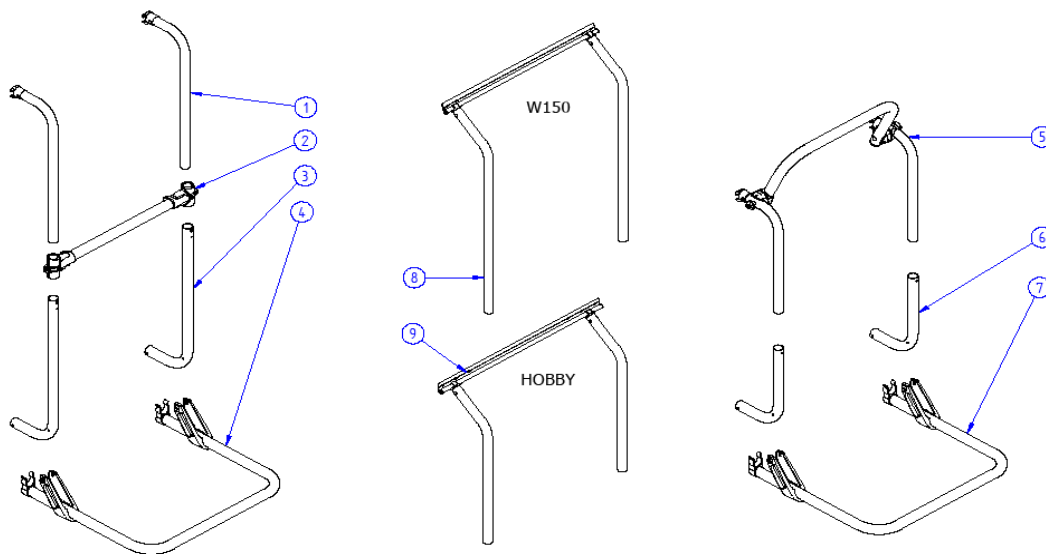

### Sport & Elite - common parts

BA812-01

30	1500600551	ELITE WHEEL HOLDER	0.00
31	1500601999	ELITE PLATFORM HOLDER	0.00
32	1500600553	ELITE END CAP BIKE RAIL (x4)	0.00
33	1500600552	ELITE RAILSLIDER	0.00
34	1500600580	ELITE RAIL WITHOUT RAILSLIDERS	0.00
34	1500600581	ELITE RAIL WITH RAILSLIDERS	0.00
35	1500602021	ELITE RACK CLIP	0.00
36	1500602750	MOUNTING RAIL SCREW NAIL (x100)	0.00

# 2017 SPARE PARTS LIST

Elite LV - Elite SV

**THULE**  
SWEDEN

EL715-01

**THULE**  
SWEDEN

THULE Elite - Elite SV

EL715-01

	ART.NR.	DESCRIPTION	TRADE £ (ex.VAT)
<b>Elite long version - 2 bikes</b>			
1	1500600563	ELITE ARM (1x)	0.00
2	1500600577	ELITE CROSSBAR + T-PIECES	0.00
3	1500600578	ELITE BODY (1x)	0.00
4	1500602366	ELITE PLATFORM WITHOUT RAILS	0.00
<b>Elite short version - 2 bikes</b>			
5	1500600582	ELITE SV CROSSBAR	0.00
6	1500600583	ELITE SV ARM (1x)	0.00
7	1500600584	ELITE SV BODY (1x)	0.00
8	1500602366	ELITE PLATFORM WITHOUT RAILS	0.00

# 2017 SPARE PARTS LIST

Sport LV - Sport SV - Sport W150 - Sport Hobby

**THULE**  
SWEDEN

BA718-00

**THULE**  
SWEDEN

THULE Sport - Sport SV - Sport W150 - Sport Hobby

BA718-00

ART.NR.	DESCRIPTION	TRADE £ (ex.VAT)
<b>Sport long version</b>		
1	1500600530 SPORT ARM (1x)	0.00
2	1500600535 SPORT CROSSBAR + T-PIECES	0.00
3	1500600536 SPORT BODY (1x)	0.00
4	1500602361 SPORT PLATFORM WITHOUT RAILS	0.00
<b>Sport short version - 2 bikes</b>		
5	1500600541 SPORT VS ARMS + CROSSBAR	0.00
6	1500600542 SPORT SV BODY (1x)	0.00
7	1500602361 SPORT PLATFORM WITHOUT RAILS	0.00
<b>Sport W150 &amp; Sport Hobby - 2 bikes</b>		
8	1500601502 SPORT W150 ARM+SUSPENSION PROFILE	0.00
9	1500601503 SPORT HOBBY ARM+SUSPENSION PROFILE	0.00