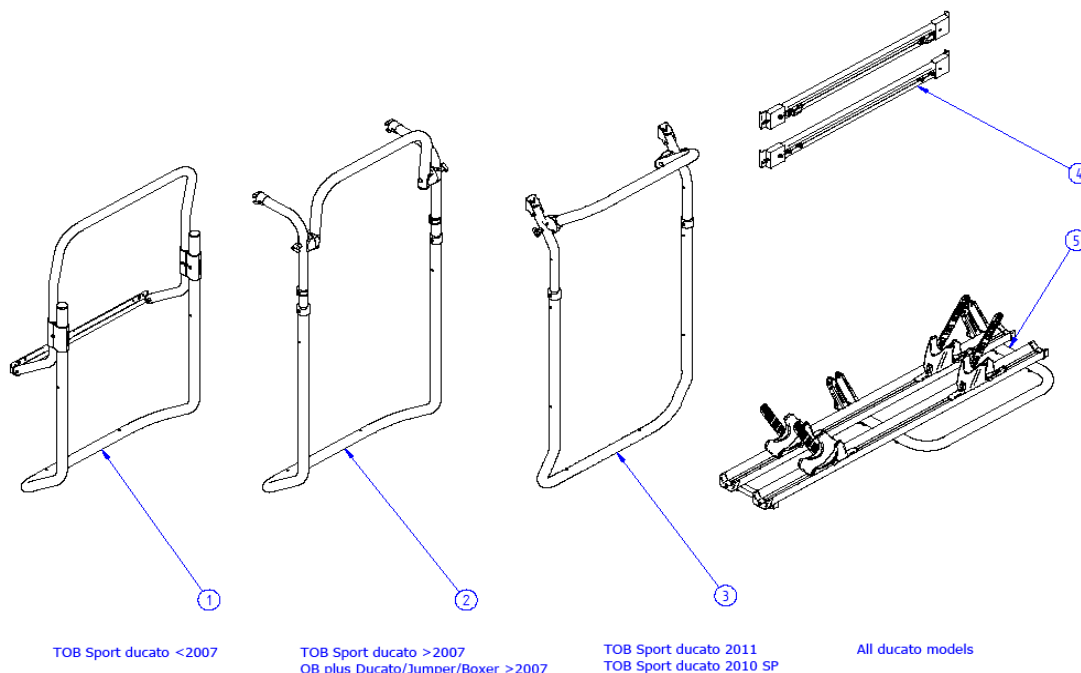

2017 SPARE PARTS LIST

Sport Ducato - 2 bikes

THULE
SWEDEN

BA808-00

THULE
SWEDEN

THULE Sport Ducato before 2007 - Ducato 2007 to 2010 - Ducato since 2011

BA808-00

	ART.NR.	DESCRIPTION	TRADE £ (ex.VAT)
1	1500601519	SPORT DUCATO 2006 FRAME	0.00
2	1500601520	SPORT DUCATO 2007 FRAME	0.00
3	1500602362	SPORT DUCATO 2011 FRAME	0.00
4	1500602643	ADAPTION RAIL SET DUCATO SINCE 2007 (2 rails)	0.00
4	1500602646	ADAPTION RAIL SET DUCATO BEFORE 2007 (2 rails)	0.00
5	1500602363	SPORT DUCATO PLATFORM COMPLETE	0.00