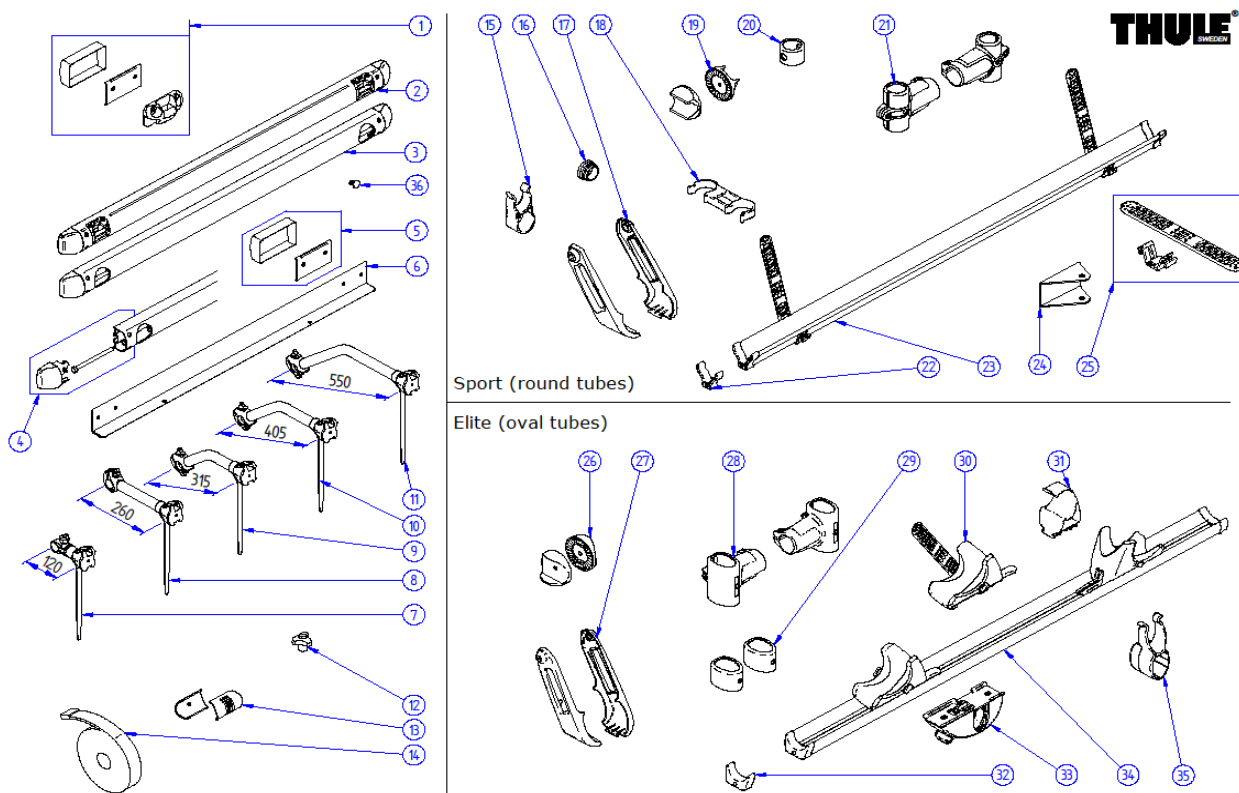

2017 SPARE PARTS LIST

Sport & Elite - common parts

THULE
SWEDEN

BA812-01

THULE Sport & Elite - common parts

BA812-01

	ART.NR.	DESCRIPTION	TRADE £ (ex.VAT)
1	1500600548	SPORT/ELITE UPPER FIXATION KIT (2x)	0.00
2	309828	TOP MOUNTING RAIL	see price list
3	306946	BOTTOM MOUNTING RAIL	see price list
3	308954	BOTTOM MOUNTING RAIL BLIND	see price list
4	1500600549	SPORT/ELITE CAP MOUNTING PROFILE + BOLT (2x)	0.00
5	1500602360	LOWER FIXATION KIT INSIDE (2x)	0.00
6	1500600434	ANGLE SUPPORT RAIL NORMAL	0.00
6	1500600436	ANGLE SUPPORT RAIL LIFT	0.00
6	1500601518	ANGLE SUPPORT RAIL DUCATO	0.00
7	308184	SPORT/ELITE BIKE HOLDER #1 (14 CM)	see price list
8	308185	SPORT/ELITE BIKE HOLDER #2 (28 CM)	see price list
9	308188	SPORT/ELITE BIKE HOLDER #2/3 (33 CM)	see price list
10	308186	SPORT/ELITE BIKE HOLDER #3 (42 CM)	see price list
11	308187	SPORT/ELITE BIKE HOLDER #4 (56 CM)	see price list
12	1500602020	KNOB WITH NUT	0.00
13	1500600550	SHELLS 30/34 FOR BIKE HOLDERS (10x)	0.00
14	1500601970	STRAP 15 MM BLUE L=2,0M	0.00
15	1500601361	SPORT RACKCLIP	0.00
16	1500601988	TUBE PLUG BLACK DIA 34	0.00
17	1500600531	SPORT HINGE COVERS	0.00
18	1500601360	SPORT PLATFORM HOLDER (2x)	0.00
19	1500600544	SPORT SERRATED PIECES	0.00
20	1500601989	CONNECTION PIECE DIA. 34/30	0.00
21	1500600543	SPORT T-PIECES	0.00
22	1500601356	SPORT ENDCAP V-RAIL (4x)	0.00
23	1500602704	SPORT V-RAIL COMPLETE	0.00
24	1500601974	FOOT SUPPORT OMNIBIKE	0.00
25	1500601358	SPORT WHEEL STRAPS (x6)	0.00
26	1500600546	ELITE SERRATED PIECES	0.00
27	1500600566	ELITE HINGE COVERS	0.00
28	1500600547	ELITE T-PIECES	0.00
29	1500600545	ELITE CONNECTION PIECES (TUBES 48/42)	0.00