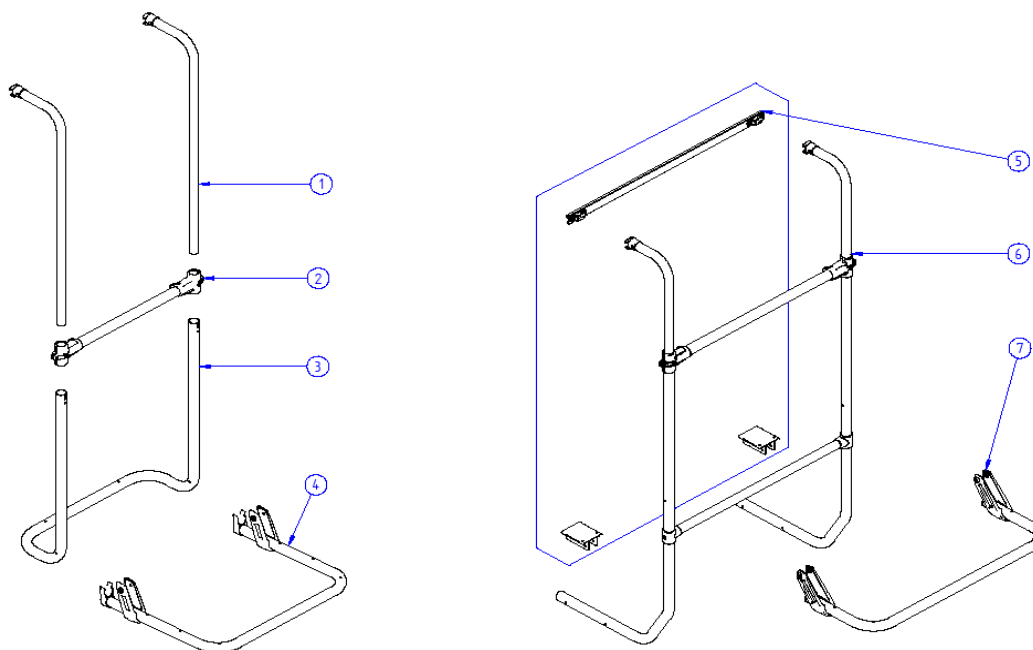

# 2017 SPARE PARTS LIST

Elite LV - Elite SV

**THULE**  
SWEDEN

EL715-01

**THULE**  
SWEDEN

THULE Elite - Elite SV

EL715-01

	ART.NR.	DESCRIPTION	TRADE £ (ex.VAT)
<b>Elite long version - 2 bikes</b>			
1	1500600563	ELITE ARM (1x)	0.00
2	1500600577	ELITE CROSSBAR + T-PIECES	0.00
3	1500600578	ELITE BODY (1x)	0.00
4	1500602366	ELITE PLATFORM WITHOUT RAILS	0.00
<b>Elite short version - 2 bikes</b>			
5	1500600582	ELITE SV CROSSBAR	0.00
6	1500600583	ELITE SV ARM (1x)	0.00
7	1500600584	ELITE SV BODY (1x)	0.00
8	1500602366	ELITE PLATFORM WITHOUT RAILS	0.00

# 2017 SPARE PARTS LIST

Sport LV - Sport SV - Sport W150 - Sport Hobby

**THULE**  
SWEDEN

BA718-00

**THULE**  
SWEDEN

THULE Sport - Sport SV - Sport W150 - Sport Hobby

BA718-00

ART.NR.	DESCRIPTION	TRADE £ (ex.VAT)
<b>Sport long version</b>		
1	1500600530 SPORT ARM (1x)	0.00
2	1500600535 SPORT CROSSBAR + T-PIECES	0.00
3	1500600536 SPORT BODY (1x)	0.00
4	1500602361 SPORT PLATFORM WITHOUT RAILS	0.00
<b>Sport short version - 2 bikes</b>		
5	1500600541 SPORT VS ARMS + CROSSBAR	0.00
6	1500600542 SPORT SV BODY (1x)	0.00
7	1500602361 SPORT PLATFORM WITHOUT RAILS	0.00
<b>Sport W150 &amp; Sport Hobby - 2 bikes</b>		
8	1500601502 SPORT W150 ARM+SUSPENSION PROFILE	0.00
9	1500601503 SPORT HOBBY ARM+SUSPENSION PROFILE	0.00

# 2017 SPARE PARTS LIST

Sport caravan tour - Sport caravan universal

**THULE**  
SWEDEN

BA810-00

**THULE**  
SWEDEN

THULE Sport caravan tour - Sport caravan universal

BA810-00

	ART.NR.	DESCRIPTION	TRADE £ (ex.VAT)
<b>Sport caravan tour - 2 bikes</b>			
1	1500602023	SPORT CARAVAN TOUR ARM (1x)	0.00
2	1500600535	SPORT CROSSBAR + T-PIECES	0.00
3	1500601965	SPORT CARAVAN TOUR BODY	0.00
4	1500602361	SPORT PLATFORM WITHOUT RAILS	0.00
<b>Sport caravan universal - 2 bikes</b>			
5	1500601512	SPORT CAR.UNIVERSAL FIXATION PROFILE	0.00
6	1500601513	SPORT CAR.UNIVERSAL FRAME COMPLETE	0.00
7	1500602364	SPORT CAR.UNIVERSAL PLATFORM WITHOUT RAILS	0.00