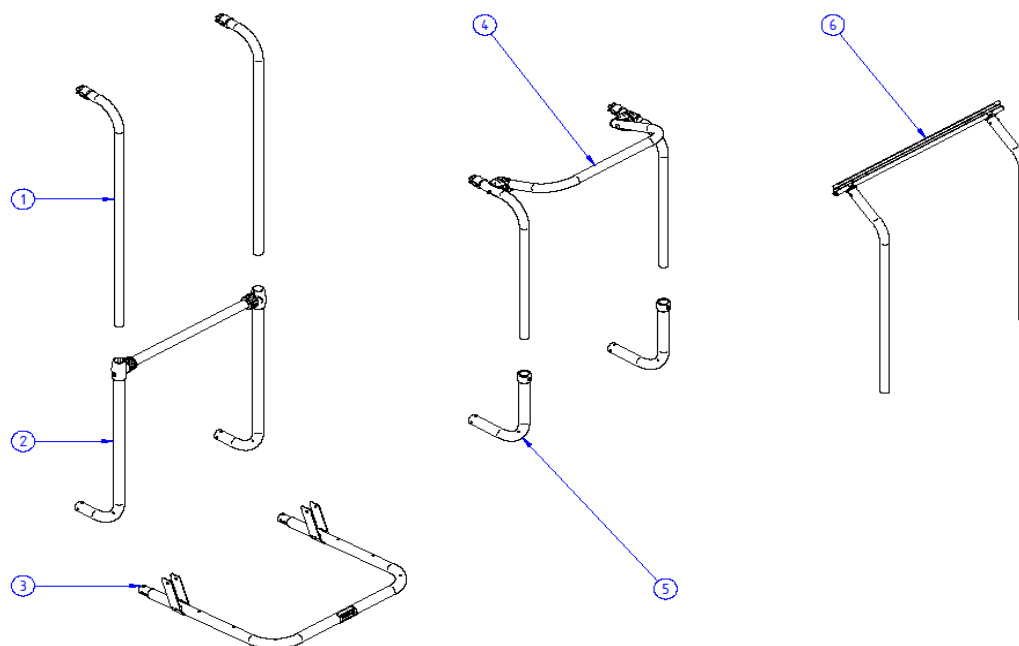

### Sport G2 & Elite G2 - common parts

MH604-05

25	1500602400	PLATFORM HOLDER (2x)	0.00
26	1500602630	G2 SERRATED PIECES oval (1+1)	0.00
27	1500602631	G2 OVAL T-PIECES (1L+1R)	0.00
28	1500602632	G2 CONNECTION PIECE OVAL 42/48 (2x)	0.00
29	1500602403	WHEEL HOLDER W PUMP BUCKLE (2x)	0.00
30	1500602633	PLATFORM LOCK OVAL (1L+1R)	0.00
31	1500602634	ELITE G2 HINGE COVERS BLACK (1L+1R)	0.00
32	1500602402	G2 ENDCAP RAIL (2x)	0.00
33	1500602401	G2 RAIL PROFILE	0.00
34	1500602697	PLATFORM CORNER CONNECTION	0.00
35	1500603157	SERRATED INSERT 30/34 BLACK 4PCS	0.00
36	1500030364	KNOB WITHOUT LOCK FOR BIKE ARM	0.00

# 2017 SPARE PARTS LIST

Elite G2 LV - Elite G2 SV - Elite G2 HH

**THULE**  
SWEDEN

MH605-00

**THULE**  
SWEDEN

THULE Elite G2 LV / Elite G2 SV / Elite G2 HH

MH605-00

	ART.NR.	DESCRIPTION	TRADE £ (ex.VAT)
1	1500602635	ELITE G2 LV ARM (1x)	0.00
2	1500602636	ELITE G2 LV BODY + CROSSBAR + T-PIECES	0.00
3	1500602637	ELITE G2 PLATFORM WITHOUT RAILS	0.00
4	1500602638	ELITE G2 SV ARMS + CROSSBAR	0.00
5	1500602639	ELITE G2 SV BODY + CONNECTION PIECE (1x)	0.00
6	1500602640	ELITE G2 HH ARM (1x)	0.00

# 2017 SPARE PARTS LIST

Sport G2 LV - Sport G2 SV - Sport G2 W150/Hobby

**THULE**  
SWEDEN

SP608-00

**THULE**  
SWEDEN

THULE Sport G2 LV / Sport G2 SV / Sport G2 W150/Hobby

SP608-00

	ART.NR.	DESCRIPTION	TRADE £ (ex.VAT)
1	1500602378	SPORT G2 LV ARM (1x)	0.00
2	1500602379	SPORT G2 LV BODY + CROSSBAR + T-PIECES	0.00
3	1500602641	SPORT G2 PLATFORM WITHOUT RAILS	0.00
4	1500602381	SPORT G2 SV ARMS + CROSSBAR	0.00
5	1500602382	SPORT G2 SV BODY + CONNECTION PIECE (1x)	0.00
6	1500602642	SPORT G2 W150/HOBBY ARMS + RAIL	0.00