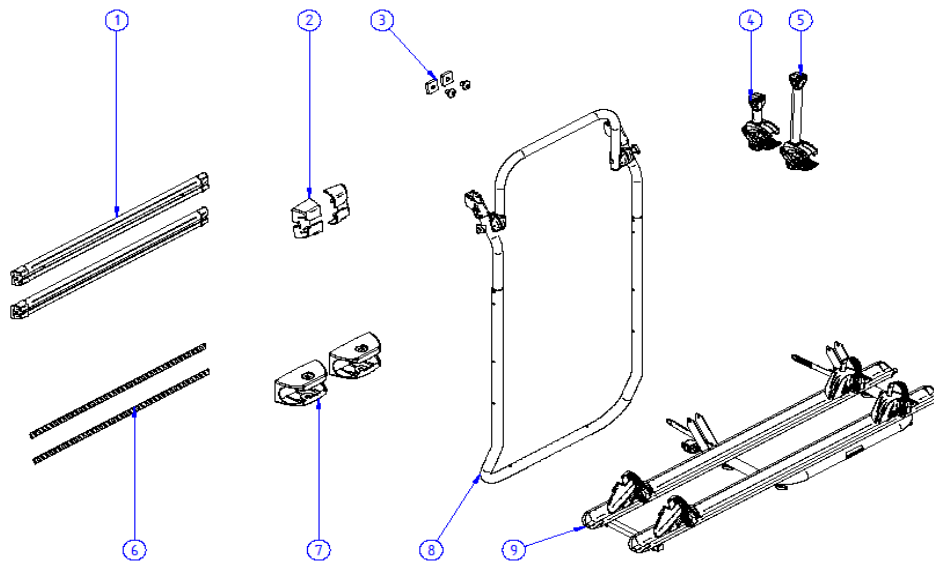

THULE Sport G2 Compact

SP620-00

	ART.NR.	DESCRIPTION	TRADE £ (ex.VAT)
1	306463	G2 BIKE ARM #1 WITH LOCK (12cm)	see price list
2	307367	G2 BIKE ARM #2,5 WITH LOCK (30cm)	see price list
3	1500602378	SPORT G2 LV ARM (1x)	0.00
4	1500602656	SPORT G2 2 DOORS BODY	0.00
5	1500603149	SPORT G2 COMPACT PLATFORM COMPLETE	0.00

# 2017 SPARE PARTS LIST

Elite Van XT

**THULE**  
SWEDEN

MH607-00

**THULE**  
SWEDEN

THULE Elite Van XT

MH607-00

	ART.NR.	DESCRIPTION	TRADE £ (ex.VAT)
1	1500603150	MOUNTING RAIL DUCATO >2007 TOP + BOTTOM	0.00
2	1500603151	MOUNTING RAIL ENDCAP 2PCS	0.00
3	1500603152	MOUNTING RAIL CONNECTION 4PCS	0.00
4	306463	G2 BIKE ARM #1 WITH LOCK (12cm)	see price list
5	307367	G2 BIKE ARM #2,5 WITH LOCK (30cm)	see price list
6	1500603153	COVER STRIP RIBBED 750mm 2PCS	0.00
7	1500603154	ELITE VAN XT FOOT + COVER 2PCS	0.00
8	1500603155	ELITE VAN XT BODY	0.00
9	1500603156	ELITE VAN XT PLATFORM COMPLETE	0.00