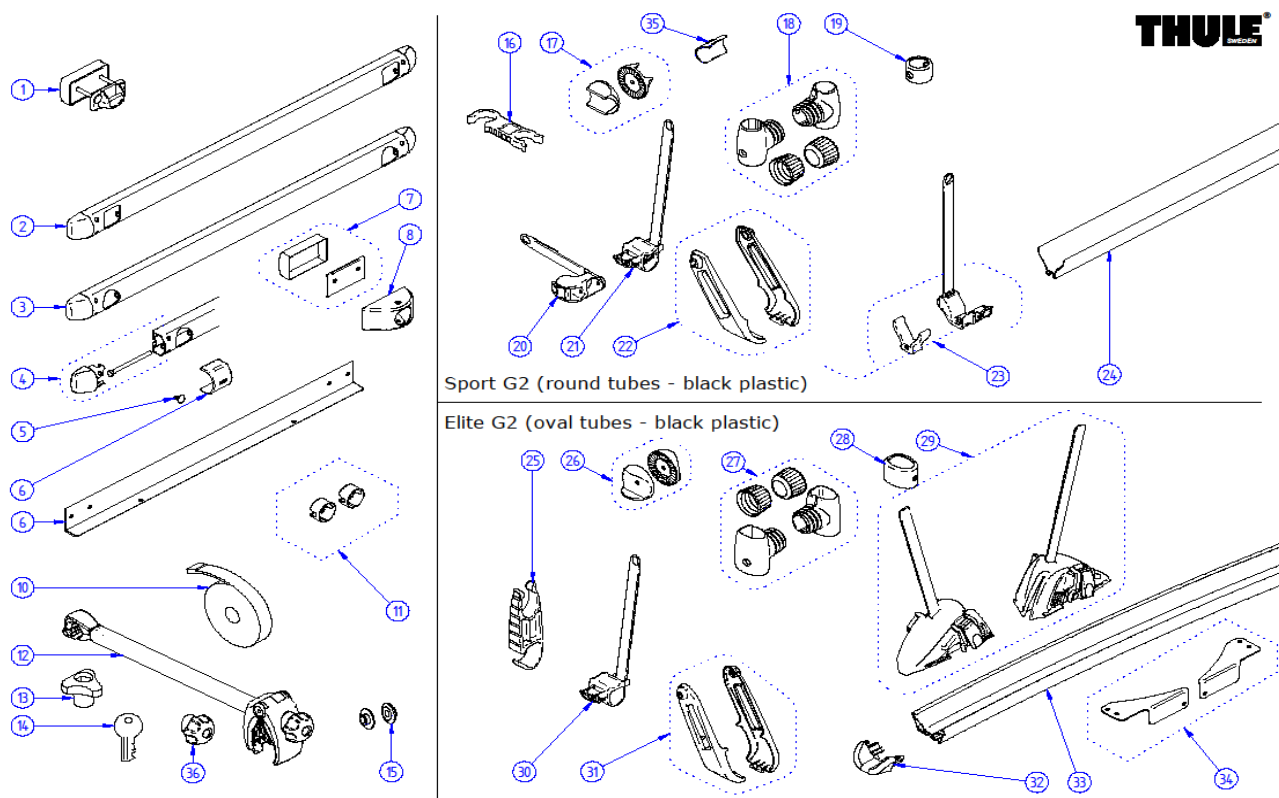

2017 SPARE PARTS LIST

Sport G2 & Elite G2 - common parts

THULE
SWEDEN

MH604-05

THULE Sport G2 & Elite G2 - common parts

MH604-05

	ART.NR.	DESCRIPTION	TRADE £ (ex.VAT)
1	1500602383	G2 UPPER FIXATION KIT (2x)	0.00
2	309828	G2 TOP MOUNTING RAIL	see price list
3	306946	BOTTOM MOUNTING RAIL	see price list
3	308954	BOTTOM MOUNTING RAIL BLIND	see price list
4	1500600549	SPORT/ELITE CAP MOUNTING PROFILE + BOLT (2x)	0.00
5	1500602750	MOUNTING RAIL SCREW NAIL (x100)	0.00
6	307328	COVER MOUNTING RAIL (2pcs)	see price list
7	1500602360	LOWER FIXATION KIT INSIDE (2x)	0.00
8	1500602384	FOOT + FOOT COVER (2x)	0.00
9	1500601518	ANGLE SUPPORT RAIL DUCATO	0.00
10	1500602387	SAFETY STRAP 2,00M BLACK	0.00
11	1500602751	ANTI RATTLING BOTTOM MOUNTING RAIL (2x)	0.00
12	306463	G2 BIKE ARM #1 WITH LOCK (12cm)	see price list
12	306464	G2 BIKE ARM #2 WITH LOCK (26cm)	see price list
12	307367	G2 BIKE ARM #2.5 WITH LOCK (30cm)	see price list
12	306465	G2 BIKE ARM #3 WITH LOCK (41cm)	see price list
12	306466	G2 BIKE ARM #4 WITH LOCK (15cm, double clamp)	see price list
13	1500602386	KNOB WITH NUT BLACK H18mm (2x)	0.00
13	1500602020	KNOB WITH NUT BLACK H28mm	0.00
14	1500002XXX	SPARE KEY FOR BIKE ARM LOCK (XXX = KEY NR.)	0.00
15	1500602898	GLIDING BEARINGS FOR HINGES (100 PCS)	0.00
16	1500602385	G2 PLATFORM HOLDER 30/34	0.00
16	1500602622	G2 PLATFORM HOLDER 34/34	0.00
17	1500602623	G2 SERRATED PIECE round (2x)	0.00
18	1500602624	G2 SPORT T-PIECE (2x)	0.00
19	1500602625	G2 CONNECTION PIECE DIA. 34/30 (2x)	0.00
20	1500602626	PLATFORM LOCK VERTICAL (2x)	0.00
21	1500602627	PLATFORM LOCK (1L+1R)	0.00
22	1500602620	SPORT G2 HINGE COVERS BLACK 20° (1L+1R)	0.00
22	1500602628	SPORT G2 HINGE COVERS BLACK 40° (1L+1R)	0.00
23	1500602629	SPORT G2 ENDCAP + WHEEL STRAPS FOR V-RAIL (2x)	0.00
24	1500602388	V-RAIL PROFILE	0.00