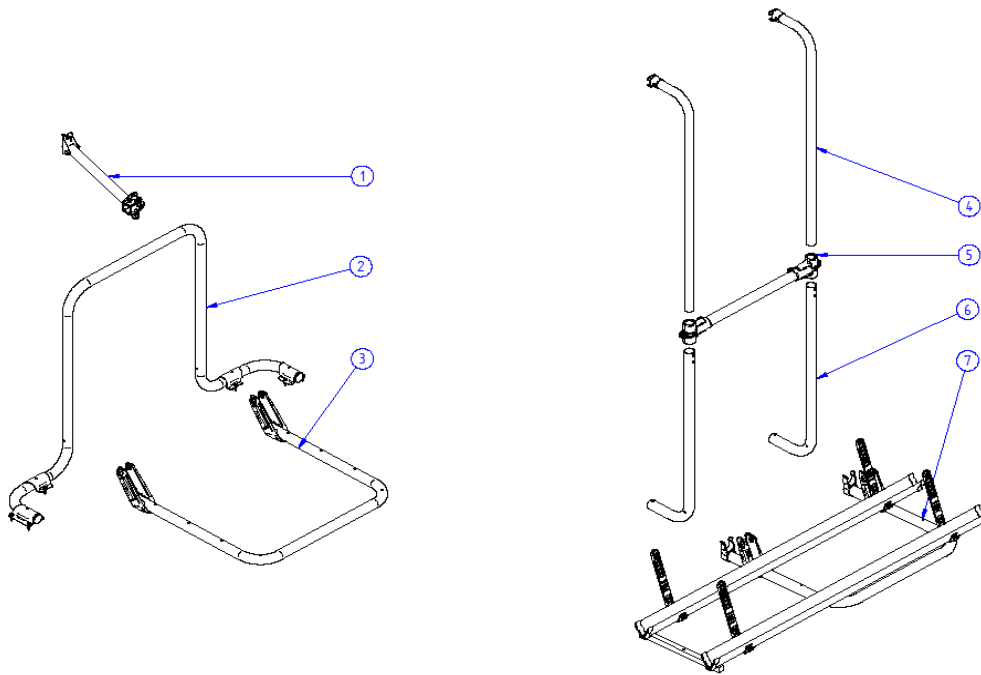

# 2017 SPARE PARTS LIST

Sport LV - Sport SV - Sport W150 - Sport Hobby

**THULE**  
SWEDEN

BA718-00

**THULE**  
SWEDEN

THULE Sport - Sport SV - Sport W150 - Sport Hobby

BA718-00

ART.NR.	DESCRIPTION	TRADE £ (ex.VAT)
<b>Sport long version</b>		
1	1500600530 SPORT ARM (1x)	0.00
2	1500600535 SPORT CROSSBAR + T-PIECES	0.00
3	1500600536 SPORT BODY (1x)	0.00
4	1500602361 SPORT PLATFORM WITHOUT RAILS	0.00
<b>Sport short version - 2 bikes</b>		
5	1500600541 SPORT VS ARMS + CROSSBAR	0.00
6	1500600542 SPORT SV BODY (1x)	0.00
7	1500602361 SPORT PLATFORM WITHOUT RAILS	0.00
<b>Sport W150 &amp; Sport Hobby - 2 bikes</b>		
8	1500601502 SPORT W150 ARM+SUSPENSION PROFILE	0.00
9	1500601503 SPORT HOBBY ARM+SUSPENSION PROFILE	0.00

# 2017 SPARE PARTS LIST

Sport caravan tour - Sport caravan universal

**THULE**  
SWEDEN

BA810-00

**THULE**  
SWEDEN

THULE Sport caravan tour - Sport caravan universal

BA810-00

	ART.NR.	DESCRIPTION	TRADE £ (ex.VAT)
<b>Sport caravan tour - 2 bikes</b>			
1	1500602023	SPORT CARAVAN TOUR ARM (1x)	0.00
2	1500600535	SPORT CROSSBAR + T-PIECES	0.00
3	1500601965	SPORT CARAVAN TOUR BODY	0.00
4	1500602361	SPORT PLATFORM WITHOUT RAILS	0.00
<b>Sport caravan universal - 2 bikes</b>			
5	1500601512	SPORT CAR.UNIVERSAL FIXATION PROFILE	0.00
6	1500601513	SPORT CAR.UNIVERSAL FRAME COMPLETE	0.00
7	1500602364	SPORT CAR.UNIVERSAL PLATFORM WITHOUT RAILS	0.00

**2017 SPARE PARTS LIST**  
Sport garage - Sport 2 doors

**THULE**  
SWEDEN

BA811-00

**THULE**  
SWEDEN

THULE Sport garage - Sport 2 doors

BA811-00

	ART.NR.	DESCRIPTION	TRADE £ (ex.VAT)
<b>Sport 2 garage - 2 bikes</b>			
1	1500601504	SPORT GARAGE WALL FIXATION	0.00
2	1500601505	SPORT GARAGE FRAME	0.00
3	1500602365	SPORT GARAGE PLATFORM WITHOUT RAILS	0.00
<b>Sport 2 doors - 2 bikes</b>			
4	1500600530	SPORT ARM (1x)	0.00
5	1500601500	SPORT 2 DOORS CROSSBAR + T-PIECES	0.00
6	1500601507	SPORT 2 DOORS BODY	0.00
7	1500601501	SPORT 2 DOORS PLATFORM COMPLETE	0.00

# 2017 SPARE PARTS LIST