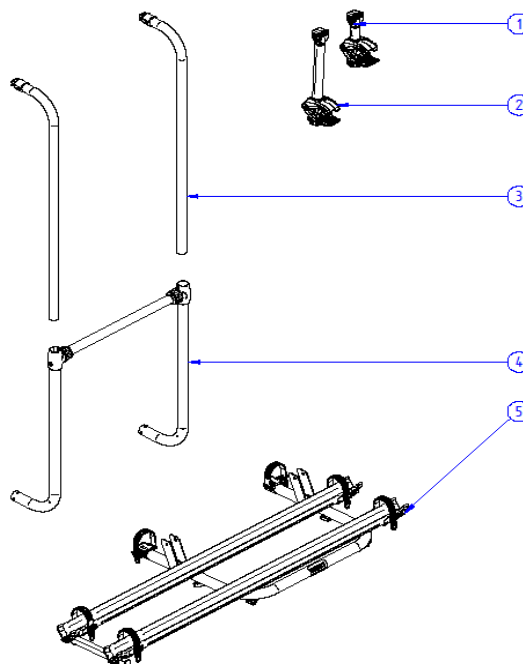

**2017 SPARE PARTS LIST**  
Sport G2 tour - Sport G2 universal

**THULE**  
SWEDEN

SP609-00

**THULE**  
SWEDEN

THULE Sport G2 tour / Sport G2 Universal

SP609-00

	ART.NR.	DESCRIPTION	TRADE £ (ex.VAT)
1	1500602649	SPORT G2 TOUR ARM (1x)	0.00
2	1500602650	SPORT G2 TOUR BODY	0.00
3	1500602641	SPORT G2 PLATFORM WITHOUT RAILS	0.00
4	1500602682	SPORT G2 UNIVERSAL FIXATION SET	0.00
5	1500602651	SPORT G2 UNIVERSAL BODY	0.00
6	1500602652	SPORT G2 UNIVERSAL PLATFORM COMPLETE	0.00

**2017 SPARE PARTS LIST**  
Sport G2 garage - Sport G2 2 doors

**THULE**  
SWEDEN

SP610-00

**THULE**  
SWEDEN

THULE Sport G2 garage / Sport G2 2 doors

SP610-00

	ART.NR.	DESCRIPTION	TRADE £ (ex.VAT)
1	1500602653	SPORT G2 GARAGE WALL FIXATION	0.00
2	1500602654	SPORT G2 GARAGE BODY	0.00
3	1500602655	SPORT G2 GARAGE PLATFORM WITHOUT RAILS	0.00
4	1500602378	SPORT G2 LV ARM (1x)	0.00
5	1500602656	SPORT G2 2 DOORS BODY	0.00
6	1500602657	SPORT G2 2 DOORS PLATFORM COMPLETE	0.00

THULE Sport G2 Compact

SP620-00

	ART.NR.	DESCRIPTION	TRADE £ (ex.VAT)
1	306463	G2 BIKE ARM #1 WITH LOCK (12cm)	see price list
2	307367	G2 BIKE ARM #2,5 WITH LOCK (30cm)	see price list
3	1500602378	SPORT G2 LV ARM (1x)	0.00
4	1500602656	SPORT G2 2 DOORS BODY	0.00
5	1500603149	SPORT G2 COMPACT PLATFORM COMPLETE	0.00