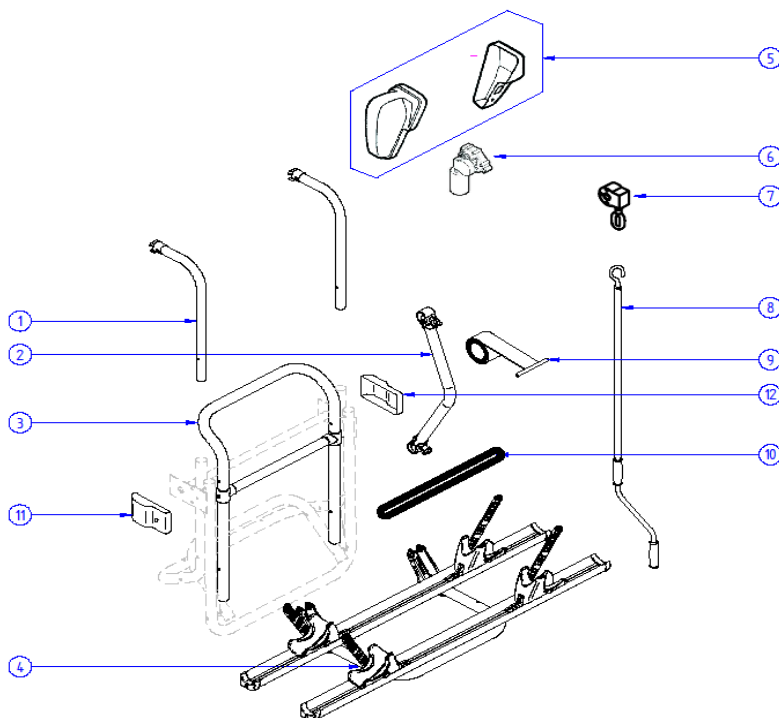

2017 SPARE PARTS LIST

Lift Manual - Lift 12V

THULE
SWEDEN

OBL708-02

THULE
SWEDEN

THULE Lift since 2010

OBL708-02

	ART.NR.	DESCRIPTION	TRADE £ (ex.VAT)
1	1500602372	LIFT ARM (1x), SINCE 2011	0.00
1	1500602705	LIFT ARM (1x), UNTIL 2011	0.00
1	306469	LIFT EXTENSION ARMS 150CM, SINCE 2011 - 2PCS	see price list
1	1500602706	LIFT EXTENSION ARMS 150CM, UNTIL 2011 - 2PCS	0.00
2	1500602048	LIFT TIE TUBE	0.00
3	1500602106	LIFT SUPPORTING FRAME 481MM, SINCE 2010	0.00
3	1500602108	LIFT SUPPORTING FRAME 511MM	no longer available
4	1500602373	LIFT PLATFORM COMPLETE, SINCE 2010	0.00
5	1500600505	LIFT 12V MOTOR COVER WHITE - 2PCS	no longer available
	1500603110	LIFT V16 12V MOTOR COVER RH BLACK - 2PCS	0.00
6	1500600504	LIFT 12V MOTOR	0.00
7	1500601972	LIFT MANUAL GEAR	0.00
8	1500601973	LIFT MANUAL HAND CRANK	0.00
9	1500600467	LIFT STRAP - 2PCS	0.00
10	1500602000	LIFT RUBBER ELASTIC	0.00
11	1500600506	LIFT SIDEPLATE COVER WHITE LH - MANUAL & 12V	no longer available
	1500603106	LIFT V16 SIDEPLATE COVER BLACK LH - MANUAL & 12V	0.00
12	1500601746	LIFT SIDEPLATE COVER WHITE RH - MANUAL	no longer available
	1500603107	LIFT V16 SIDEPLATE COVER BLACK RH - MANUAL	0.00