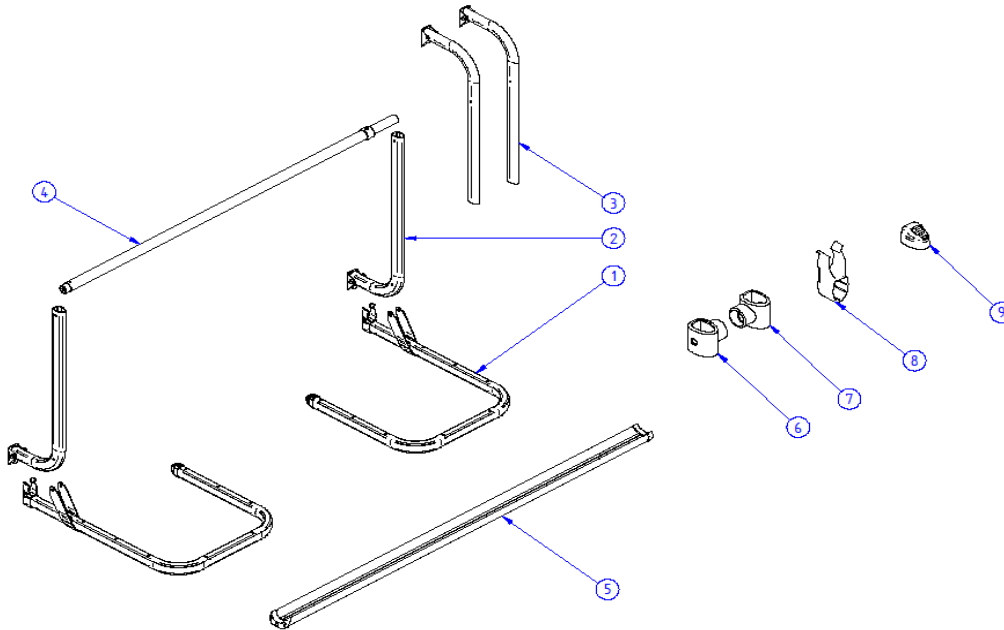

2017 SPARE PARTS LIST
Elite Eura Cargo - 3 bikes

THULE
SWEDEN
OBM725-02

THULE
SWEDEN

THULE Omnibike Elite Euracargo

OBM725-02

	ART.NR.	DESCRIPTION	TRADE £ (ex.VAT)
1	1500601710	ELITE EURA CARGO PLATFORM (2x)	0.00
2	1500600463	ELITE EURA CARGO BASEFRAME BASE (1x)	0.00
3	1500602176	ELITE EURA CARGO BASEARM (1x)	0.00
4	1500602177	ELITE EURA CARGO CROSSBAR	0.00
5	1500602371	ELITE EURA CARGO BIKERAIL 157cm	0.00
6	1500601994	T-PIECE LH	0.00
7	1500601995	T-PIECE RH	0.00
8	1500601992	ENDCAP PLATFORM	0.00
9	1500602041	OVAL PLUG GREY	0.00