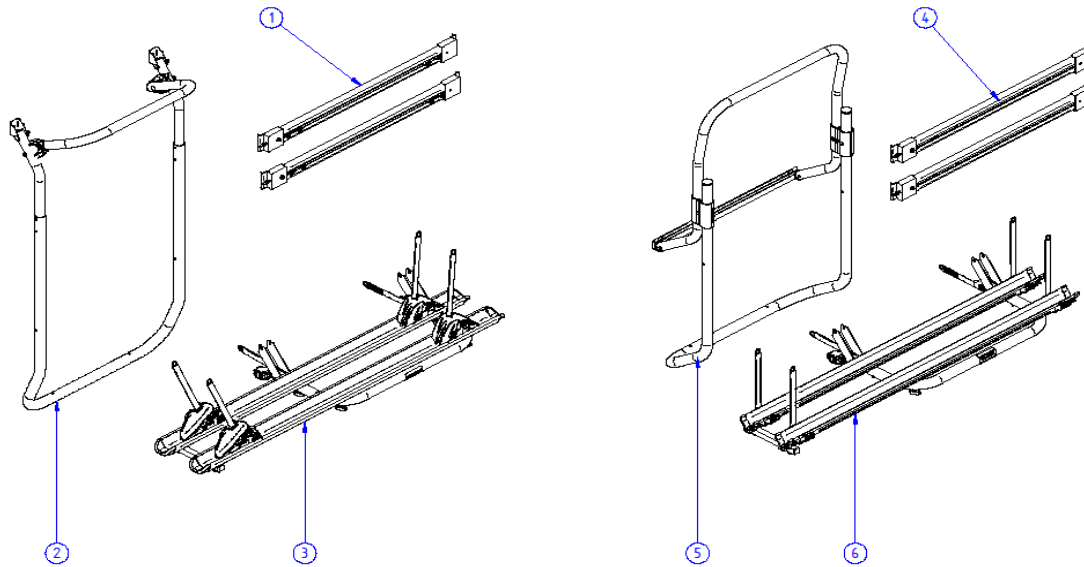

# 2017 SPARE PARTS LIST

Elite Van XT

**THULE**  
SWEDEN

MH607-00

**THULE**  
SWEDEN

THULE Elite Van XT

MH607-00

	ART.NR.	DESCRIPTION	TRADE £ (ex.VAT)
1	1500603150	MOUNTING RAIL DUCATO >2007 TOP + BOTTOM	0.00
2	1500603151	MOUNTING RAIL ENDCAP 2PCS	0.00
3	1500603152	MOUNTING RAIL CONNECTION 4PCS	0.00
4	306463	G2 BIKE ARM #1 WITH LOCK (12cm)	see price list
5	307367	G2 BIKE ARM #2,5 WITH LOCK (30cm)	see price list
6	1500603153	COVER STRIP RIBBED 750mm 2PCS	0.00
7	1500603154	ELITE VAN XT FOOT + COVER 2PCS	0.00
8	1500603155	ELITE VAN XT BODY	0.00
9	1500603156	ELITE VAN XT PLATFORM COMPLETE	0.00

**2017 SPARE PARTS LIST**  
Elite G2 van - Sport G2 van

**THULE**  
SWEDEN

MH606-00

**THULE**  
SWEDEN

THULE Elite G2 van / Sport G2 van

MH606-00

	ART.NR.	DESCRIPTION	TRADE £ (ex.VAT)
1	1500602643	ADAPTION RAIL SET DUCATO SINCE 2007 (2 rails)	0.00
2	1500602644	ELITE G2 VAN BODY	0.00
3	1500602645	ELITE G2 VAN PLATFORM COMPLETE	0.00
4	1500602646	ADAPTION RAIL SET DUCATO BEFORE 2007 (2 rails)	0.00
5	1500602647	SPORT G2 VAN BODY	0.00
6	1500602648	SPORT G2 VAN PLAFORM COMPLETE	0.00