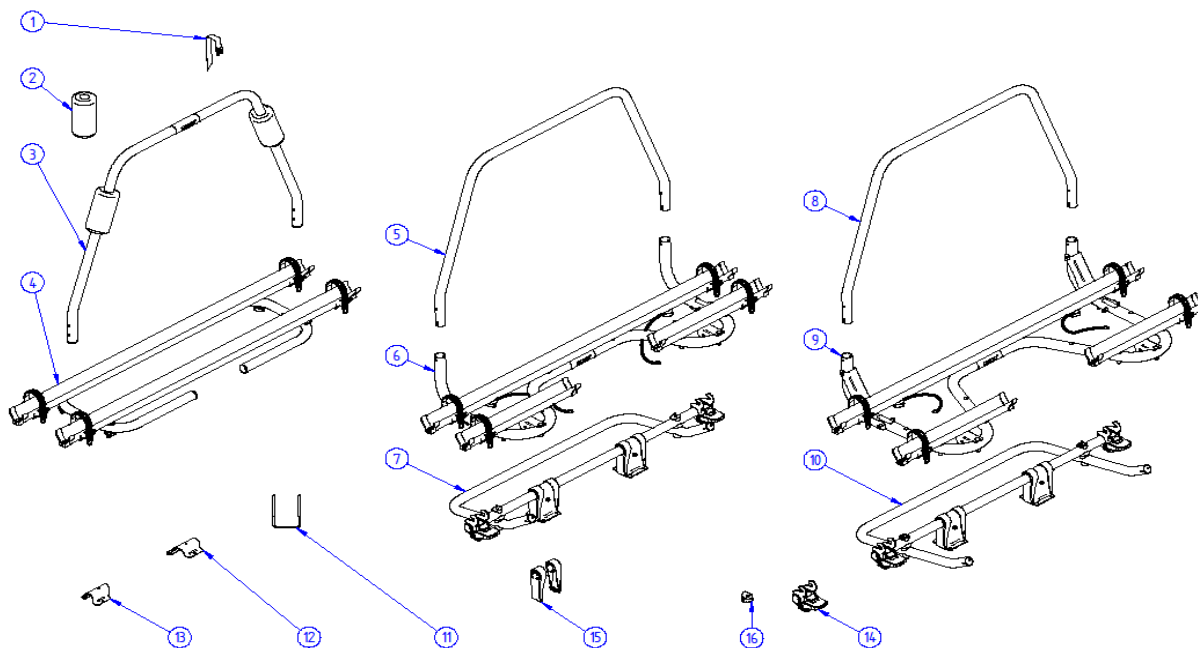

2017 SPARE PARTS LIST

Caravan Light - Caravan Smart - Caravan Superb

THULE
SWEDEN

SP612-03

THULE
SWEDEN

THULE Caravan Light - Smart - Superb

SP612-03

ART.NR.	DESCRIPTION	TRADE £ (ex.VAT)
Caravan Light		
1	306566 BRAKE STRAPS	see price list
2	1500602748 FOAM PADS 30x75x150mm (2 PCS)	0.00
3	1500602766 CARAVAN LIGHT SUPPORT BAR	0.00
4	1500602767 CARAVAN LIGHT PLATFORM COMPLETE	0.00
Caravan Smart		
5	1500602768 CARAVAN SMART / SUPERB SUPPORT BAR	0.00
6	1500602769 CARAVAN SMART PLATFORM COMPLETE	0.00
7	1500602770 CARAVAN SMART BASE	0.00
14	1500602864 CARAVAN SMART / SUPERB PLATFORM LOCK SET V2	0.00
15	1500602899 CARAVAN SMART/ SUPERB FOOT COVER (2X)	0.00
16	1500602960 C. SMART/SUPERB FIXATION TILT STOP (2x)	0.00
Caravan Superb		
8	1500602768 CARAVAN SMART / SUPERB SUPPORT BAR	0.00
9	1500602771 CARAVAN SUPERB PLATFORM COMPLETE	0.00
6	1500602808 CARAVAN SUPERB SV PLATFORM COMPLETE	0.00
6	1500602987 CARAVAN SUPERB SV 2016 PLATFORM COMPLETE	0.00
10	1500602772 CARAVAN SUPERB BASE	0.00
7	1500602770 CARAVAN SUPERB SV BASE	0.00
7	1500602988 CARAVAN SUPERB SV 2016 BASE	0.00
14	1500602864 CARAVAN SMART / SUPERB PLATFORM LOCK SET V2	0.00
15	1500602899 CARAVAN SMART/ SUPERB FOOT COVER (2X)	0.00
16	1500602960 C. SMART/SUPERB FIXATION TILT STOP (2x)	0.00
Common parts for all A-frames		
11	1500601980 U-BOLT M6 x 135/78/135 (1pcs)	0.00
	308140 U-BOLTS XL M6 x 160/78/160 (4pcs) (sold per 5 sets)	see price list
12	1500602773 FIXATION PLATE D30 LH, Black	0.00
13	1500602774 FIXATION PLATE D30 RH, Black	0.00