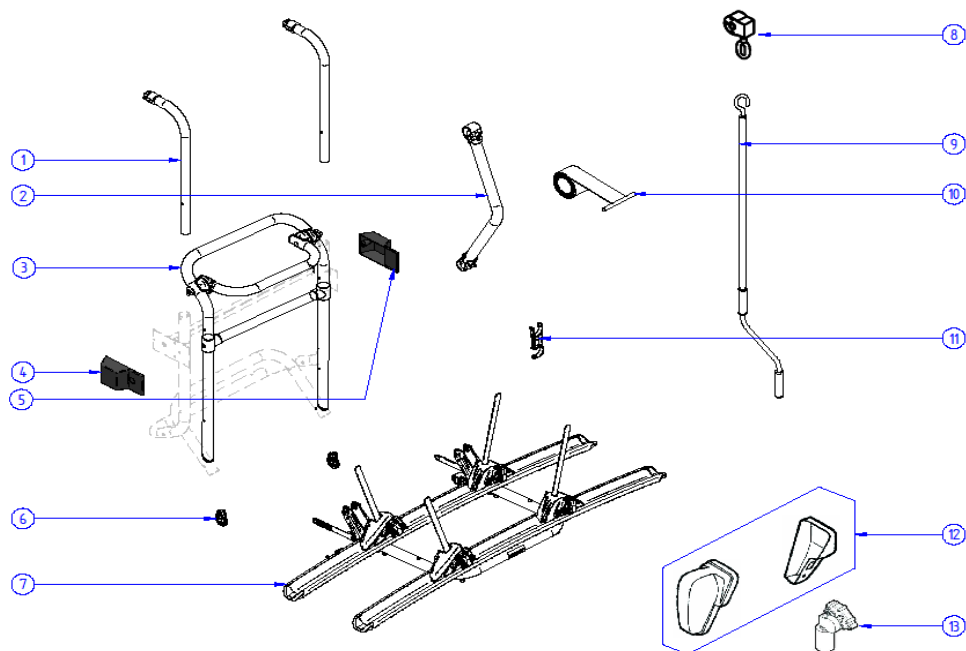

2017 SPARE PARTS LIST
Lift V16 Manual - Lift V16 12V

THULE
SWEDEN

OBL606-00

THULE

THULE Lift V16

OBL606-00

	ART.NR.	DESCRIPTION	TRADE £ (ex.VAT)
1	1500603103	LIFT V16 ARM (1x)	0.00
1	307371	LIFT V16 EXTENSION ARMS 150CM (2pcs)	see price list
2	1500603104	LIFT V16 TIE TUBE (1x)	0.00
3	1500603105	LIFT V16 SUPPORTING FRAME	0.00
4	1500603106	LIFT V16 SIDEPLATE COVER BLACK LH - MANUAL & 12V	0.00
5	1500603107	LIFT V16 SIDEPLATE COVER BLACK RH - MANUAL	0.00
6	1500603108	LIFT V16 TUBE STOP 40° (2pcs)	0.00
7	1500603109	LIFT V16 PLATFORM COMPLETE	0.00
8	1500601972	LIFT MANUAL GEAR	0.00
9	1500601973	LIFT MANUAL HAND CRANK 100cm	0.00
	1500603148	LIFT MANUAL HAND CRANK 70cm	0.00
10	1500600467	LIFT STRAP - 2PCS	0.00
11	1500602622	G2 PLATFORM HOLDER 34/34 (1x)	0.00
12	1500603110	LIFT V16 12V MOTOR COVER RH BLACK - 2PCS	0.00
13	1500600504	LIFT 12V MOTOR	0.00