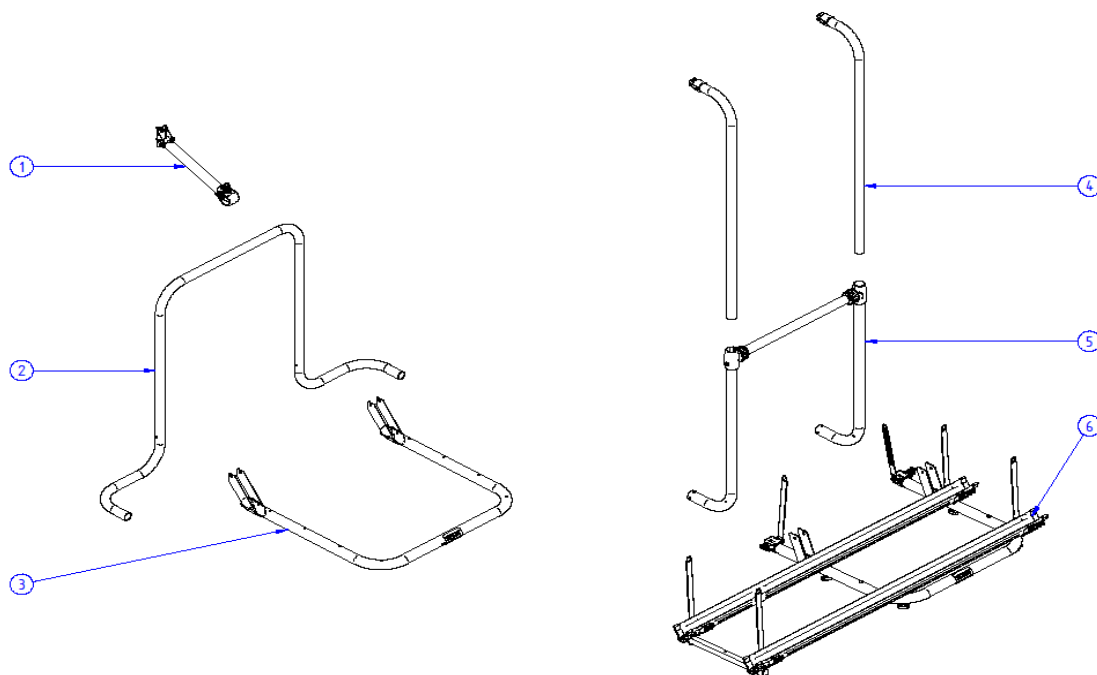

2017 SPARE PARTS LIST
Sport G2 garage - Sport G2 2 doors

THULE
SWEDEN

SP610-00

THULE
SWEDEN

THULE Sport G2 garage / Sport G2 2 doors

SP610-00

	ART.NR.	DESCRIPTION	TRADE £ (ex.VAT)
1	1500602653	SPORT G2 GARAGE WALL FIXATION	0.00
2	1500602654	SPORT G2 GARAGE BODY	0.00
3	1500602655	SPORT G2 GARAGE PLATFORM WITHOUT RAILS	0.00
4	1500602378	SPORT G2 LV ARM (1x)	0.00
5	1500602656	SPORT G2 2 DOORS BODY	0.00
6	1500602657	SPORT G2 2 DOORS PLATFORM COMPLETE	0.00