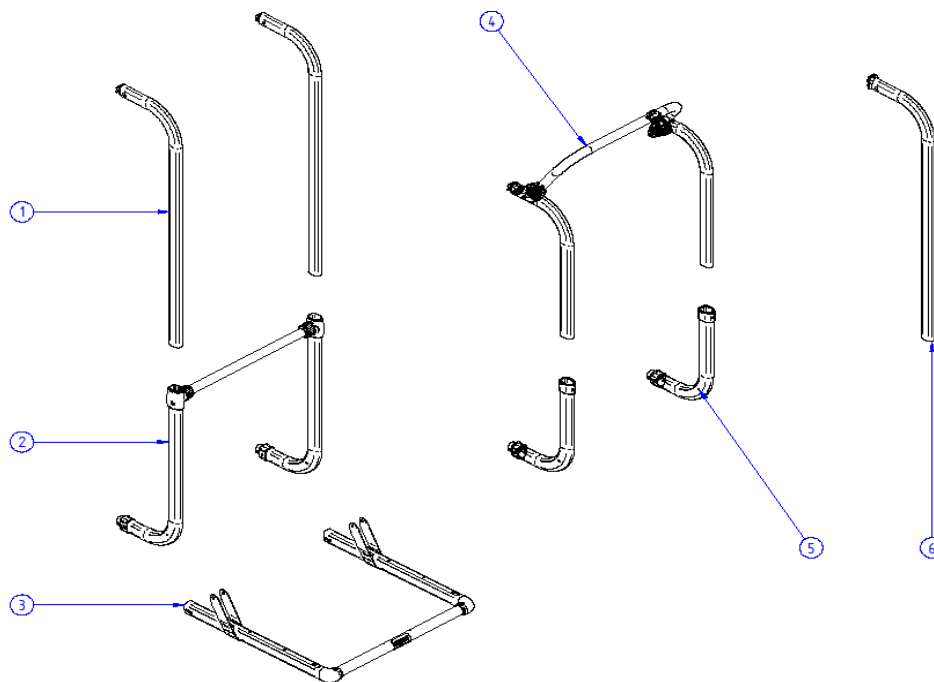

### Sport G2 & Elite G2 - common parts

MH604-05

25	1500602400	PLATFORM HOLDER (2x)	0.00
26	1500602630	G2 SERRATED PIECES oval (1+1)	0.00
27	1500602631	G2 OVAL T-PIECES (1L+1R)	0.00
28	1500602632	G2 CONNECTION PIECE OVAL 42/48 (2x)	0.00
29	1500602403	WHEEL HOLDER W PUMP BUCKLE (2x)	0.00
30	1500602633	PLATFORM LOCK OVAL (1L+1R)	0.00
31	1500602634	ELITE G2 HINGE COVERS BLACK (1L+1R)	0.00
32	1500602402	G2 ENDCAP RAIL (2x)	0.00
33	1500602401	G2 RAIL PROFILE	0.00
34	1500602697	PLATFORM CORNER CONNECTION	0.00
35	1500603157	SERRATED INSERT 30/34 BLACK 4PCS	0.00
36	1500030364	KNOB WITHOUT LOCK FOR BIKE ARM	0.00

# 2017 SPARE PARTS LIST

Elite G2 LV - Elite G2 SV - Elite G2 HH

**THULE**  
SWEDEN

MH605-00

**THULE**  
SWEDEN

THULE Elite G2 LV / Elite G2 SV / Elite G2 HH

MH605-00

	ART.NR.	DESCRIPTION	TRADE £ (ex.VAT)
1	1500602635	ELITE G2 LV ARM (1x)	0.00
2	1500602636	ELITE G2 LV BODY + CROSSBAR + T-PIECES	0.00
3	1500602637	ELITE G2 PLATFORM WITHOUT RAILS	0.00
4	1500602638	ELITE G2 SV ARMS + CROSSBAR	0.00
5	1500602639	ELITE G2 SV BODY + CONNECTION PIECE (1x)	0.00
6	1500602640	ELITE G2 HH ARM (1x)	0.00