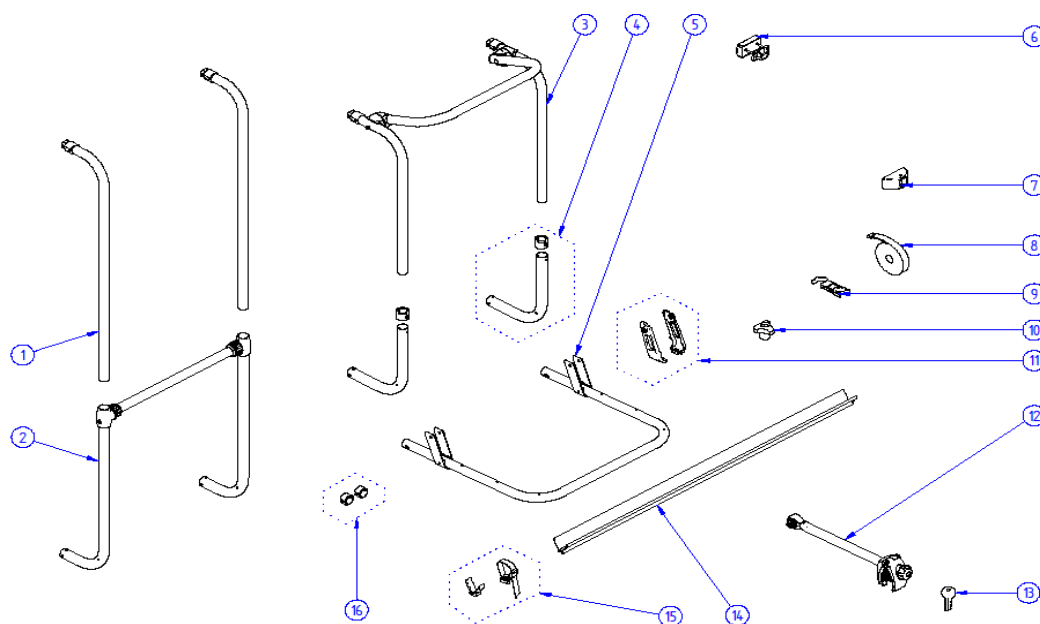

**2017 SPARE PARTS LIST**  
Elite G2 van - Sport G2 van

**THULE**  
SWEDEN

MH606-00

**THULE**  
SWEDEN

THULE Elite G2 van / Sport G2 van

MH606-00

	ART.NR.	DESCRIPTION	TRADE £ (ex.VAT)
1	1500602643	ADAPTION RAIL SET DUCATO SINCE 2007 (2 rails)	0.00
2	1500602644	ELITE G2 VAN BODY	0.00
3	1500602645	ELITE G2 VAN PLATFORM COMPLETE	0.00
4	1500602646	ADAPTION RAIL SET DUCATO BEFORE 2007 (2 rails)	0.00
5	1500602647	SPORT G2 VAN BODY	0.00
6	1500602648	SPORT G2 VAN PLAFORM COMPLETE	0.00

# 2017 SPARE PARTS LIST

Essential common parts - Essential LV - Essential SV

**THULE**  
SWEDEN

ES600-02

**THULE**  
SWEDEN

THULE Essential LV - Essential SV

ES600-02

	ART.NR.	DESCRIPTION	TRADE £ (ex.VAT)
1	1500602378	SPORT G2 LV ARM (1x)	0.00
2	1500602379	SPORT G2 LV CROSSBAR + T-PIECES + BODY	0.00
3	1500602381	SPORT G2 SV ARMS+CROSSBAR	0.00
4	1500602382	SPORT G2 SV BODY + CONNECTION PIECE (1x)	0.00
5	1500602380	ESSENTIAL PLATFORM	0.00
6	1500602383	G2 UPPER FIXATION KIT (2x)	0.00
7	1500602384	FOOT + FOOT COVER (2x)	0.00
8	1500602387	SAFETY STRAP 2,00M BLACK	0.00
9	1500602385	G2 PLATFORM HOLDER 30/34	0.00
10	1500602386	KNOB WITH NUT BLACK H18mm (2x)	0.00
10	1500602020	KNOB WITH NUT BLACK H28mm	0.00
11	1500602620	SPORT G2 HINGE COVERS BLACK 20° (1L+1R)	0.00
12	306463	G2 BIKE ARM #1 WITH LOCK	see price list
12	306464	G2 BIKE ARM #2 WITH LOCK	see price list
12	306465	G2 BIKE ARM #3 WITH LOCK	see price list
12	1500030364	KNOB WITHOUT LOCK FOR BIKE ARM	0.00
13	1500002XXX	SPARE KEY FOR BIKE ARM LOCK (XXX = KEY NR.)	0.00
14	1500602388	V-RAIL PROFILE	0.00
15	1500602389	ESSENTIAL ENDCAP + WHEEL STRAPS FOR V-RAIL (2x)	0.00
16	1500602751	ANTI RATTLING BOTTOM MOUNTING RAIL (2x)	0.00