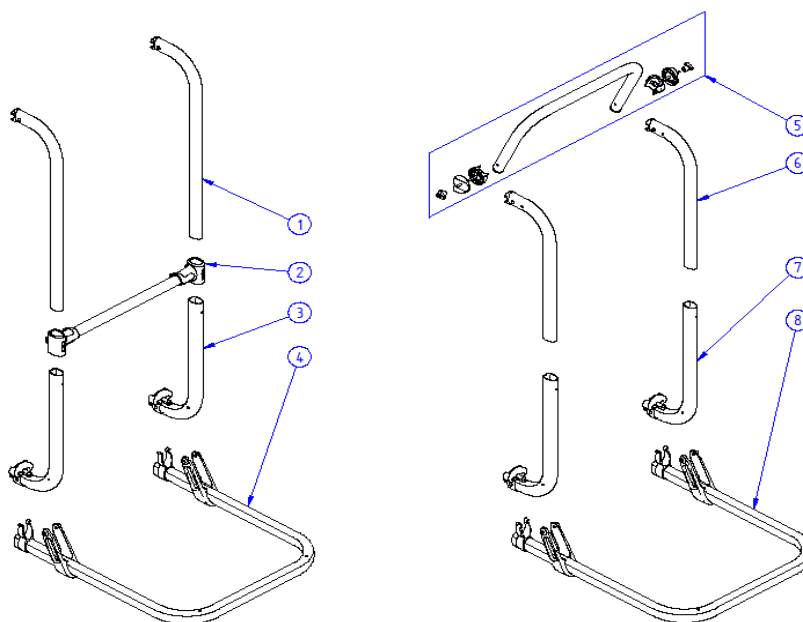

### Sport & Elite - common parts

BA812-01

30	1500600551	ELITE WHEEL HOLDER	0.00
31	1500601999	ELITE PLATFORM HOLDER	0.00
32	1500600553	ELITE END CAP BIKE RAIL (x4)	0.00
33	1500600552	ELITE RAILSLIDER	0.00
34	1500600580	ELITE RAIL WITHOUT RAILSLIDERS	0.00
34	1500600581	ELITE RAIL WITH RAILSLIDERS	0.00
35	1500602021	ELITE RACK CLIP	0.00
36	1500602750	MOUNTING RAIL SCREW NAIL (x100)	0.00

# 2017 SPARE PARTS LIST

Elite LV - Elite SV

**THULE**  
SWEDEN

EL715-01

**THULE**  
SWEDEN

THULE Elite - Elite SV

EL715-01

	ART.NR.	DESCRIPTION	TRADE £ (ex.VAT)
<b>Elite long version - 2 bikes</b>			
1	1500600563	ELITE ARM (1x)	0.00
2	1500600577	ELITE CROSSBAR + T-PIECES	0.00
3	1500600578	ELITE BODY (1x)	0.00
4	1500602366	ELITE PLATFORM WITHOUT RAILS	0.00
<b>Elite short version - 2 bikes</b>			
5	1500600582	ELITE SV CROSSBAR	0.00
6	1500600583	ELITE SV ARM (1x)	0.00
7	1500600584	ELITE SV BODY (1x)	0.00
8	1500602366	ELITE PLATFORM WITHOUT RAILS	0.00