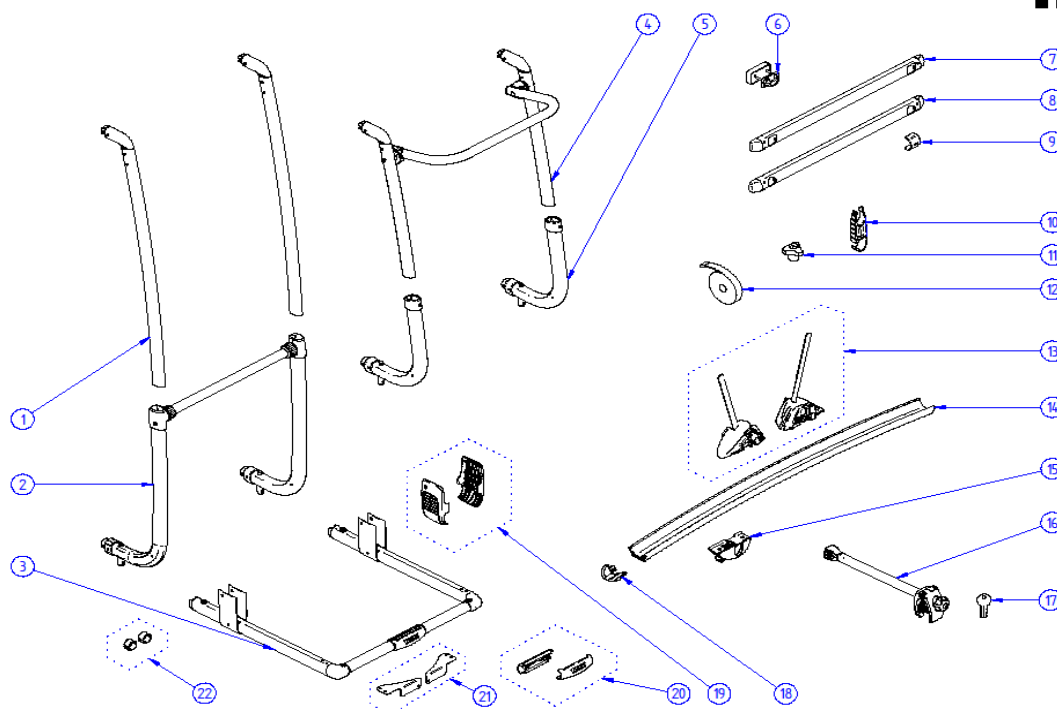

OTHER			Page
		Windscreen	94
		Rooflights Omnivent	95
		Ladders and Roofrails	96
		Boxes	97
		Locks	98
		Levelers	99

# 2017 SPARE PARTS LIST

Excellent common parts - Excellent LV - Excellent SV

**THULE**  
SWEDEN

EX600-03

**THULE**  
SWEDEN

THULE Excellent LV - Excellent SV - Excellent common parts

EX600-03

	ART.NR.	DESCRIPTION	TRADE £ (ex.VAT)
1	1500602393	EXCELLENT ARM (1x)	0.00
2	1500602394	EXCELLENT CROSSBAR + T-PIECES + BODY	0.00
3	1500602397	EXCELLENT PLATFORM	0.00
4	1500602395	EXCELLENT SV ARMS+CROSSBAR	0.00
5	1500602396	EXCELLENT SV BODY + CONNECTION PIECE (1x)	0.00
6	1500602383	G2 UPPER FIXATION KIT (2x)	0.00
7	309828	G2 TOP MOUNTING RAIL	see price list
8	306946	BOTTOM MOUNTING RAIL	see price list
8	308954	BOTTOM MOUNTING RAIL BLIND	see price list
9	307328	COVER MOUNTING RAIL (2pcs)	see price list
10	1500602400	PLATFORM HOLDER (2x)	0.00
11	1500602386	KNOB WITH NUT BLACK H18mm (2x)	0.00
11	1500602020	KNOB WITH NUT BLACK H28mm	0.00
12	1500602387	SAFETY STRAP 2,00M BLACK	0.00
13	1500602403	EXCELLENT WHEEL HOLDER W PUMP BUCKLE (1L+1R)	0.00
14	1500602401	G2 RAIL PROFILE	0.00
15	1500602621	EXCELLENT RAILSLIDER BLACK (2x)	0.00
16	306463	G2 BIKE ARM #1 WITH LOCK	see price list
16	306464	G2 BIKE ARM #2 WITH LOCK	see price list
12	307367	G2 BIKE ARM #2.5 WITH LOCK (30cm)	see price list
16	306465	G2 BIKE ARM #3 WITH LOCK	see price list
16	306466	G2 BIKE ARM #4 WITH LOCK	see price list
17	1500002XXX	SPARE KEY FOR BIKE ARM LOCK (XXX = KEY NR.)	0.00
18	1500602402	G2 ENDCAP RAIL (2x)	0.00
19	1500602398	EXCELLENT HINGE COVERS (1L+1R)	0.00
20	1500602399	EXCELLENT PLATFORM HANDLE	0.00
21	1500602697	PLATFORM CORNER CONNECTION	0.00
22	1500602751	ANTI RATTLING BOTTOM MOUNTING RAIL (2x)	0.00