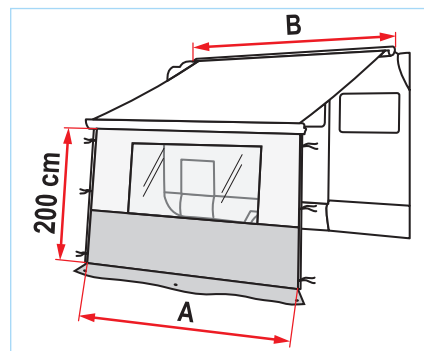

Model	A: Blocker Pro length	B: awning length	Item No.
Blocker Pro 250	± 235 cm	250 cm	97960-02-
Blocker Pro 300	± 285 cm	300 cm	97960-06-
Blocker Pro 350	± 335 cm	350 cm	97960-08-
Blocker Pro 400	± 385 cm	400 cm	97960-10-