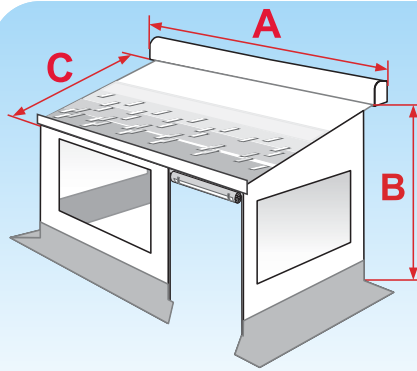

## Easy to install

**Doubles your living space. The Fiamma Privacy Room is the best on the market because it grants the complete aeration with side windows.**

With the Privacy Room you can transform your Fiammastor into a comfortable living area. The side panels are quickly put together with the exclusive patented Clip System. The upper part is fastened together with the lower part, the fabric of the awning is then blocked between the lower and upper rail by screwing the knob. No other fixing system is as stable as the Fiamma Clip System. A special sponge is fitted, vertically, on the back part of the side panels and is fixed against the vehicle by an aluminium telescopic pole (included). The front panel is inserted in the front rail of the awning and with the YKK zip it is joined with the side panels. Standard delivered with: Front panel with window and independent door that can be moved onto the right-hand or left-hand side. 2 side panels, windows with mosquito net. The windows can be rolled up. Clip System installation system (p.31), Curtains Kit London, Mega Bag (p.46).

*The door can be placed in the left-hand side.....*

*....and easily moved on to the right hand side!*

*Curtains Kit London, standard delivered*

*Curtains Kit Oslo, optional*

**B** **VAN** - 180-220 cm  
**MEDIUM** - 225-250 cm  
**LARGE** - 251-280 cm