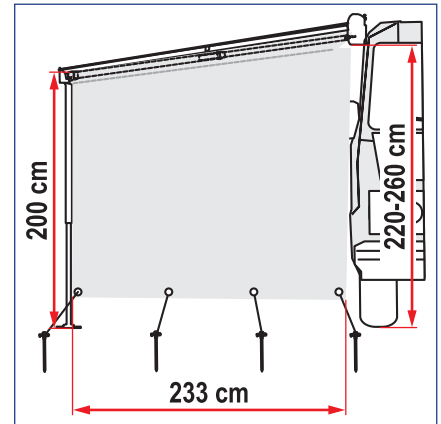

*The door can be placed in the left-hand side.....*

*....and easily moved on to the right hand side!*

*Curtains Kit London, standard delivered*

*Curtains Kit Oslo, optional*

**B** **VAN** - 180-220 cm  
**MEDIUM** - 225-250 cm  
**LARGE** - 251-280 cm

PRIVACY ROOM	Item-No.	Awning length A	Height from ground B	Extension C	Weight
<b>F65</b>					
290 Ducato (<06/06)	05925-01-	290 cm	245 cm	200 cm	26,0 kg
320 Ducato (>06/06)	05925-02-	320 cm	245 cm	250 cm	26,6 kg
340 Ducato (<06/06)	05925-03-	340 cm	245 cm	250 cm	27,2 kg
370 Ducato (>06/06)	05925-04-	370 cm	245 cm	250 cm	27,8 kg
400 Kreos 05	05925-06-	400 cm	285 cm	250 cm	28,8 kg

Model	A: Sun View length	B: awning length	Item No.
<b>Sun View 300</b>	± 280 cm	300 cm	97952-045
<b>Sun View 350</b>	± 330 cm	350 cm	97952-050
<b>Sun View 400</b>	± 390 cm	400 cm	97952-052

The Side panel can be installed on both sides of the awning

### SUN VIEW SIDE

Convenient **side panel** for Fiamma F45 awnings.

Made with translucent light filtering material, blocks about 80% of the light.

140 cm high.

Easy to fix using provided ropes and pegs.

Suitable for Omnistor 5002 awnings too.