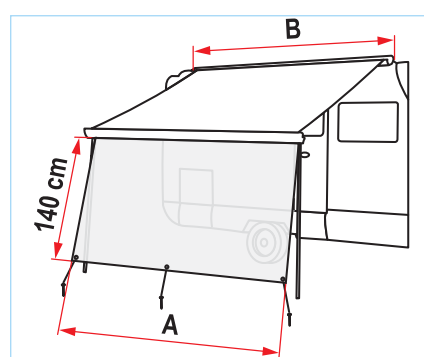

Model	A: Blocker Pro length	B: awning length	Item No.
<b>Blocker Pro 250</b>	± 235 cm	250 cm	97960-02-
<b>Blocker Pro 300</b>	± 285 cm	300 cm	97960-06-
<b>Blocker Pro 350</b>	± 335 cm	350 cm	97960-08-
<b>Blocker Pro 400</b>	± 385 cm	400 cm	97960-10-

## BLOCKER F45

Convenient front panel to protect you from sun light and rain and to give you more privacy. 140 cm high. Easy to install by using provided pegs. Suitable also for other awning brands.

Model	A: Blocker length	B: awning length	Item No.
<b>Blocker 300</b>	± 285 cm	300cm	97960-20-
<b>Blocker 350</b>	± 335 cm	350cm	97960-22-
<b>Blocker 400</b>	± 385 cm	400cm	97960-24-

Model	A: Sun View length	B: awning length	Item No.
<b>Sun View 300</b>	± 280 cm	300 cm	97952-045
<b>Sun View 350</b>	± 330 cm	350 cm	97952-050
<b>Sun View 400</b>	± 390 cm	400 cm	97952-052

The Side panel can be installed on both sides of the awning