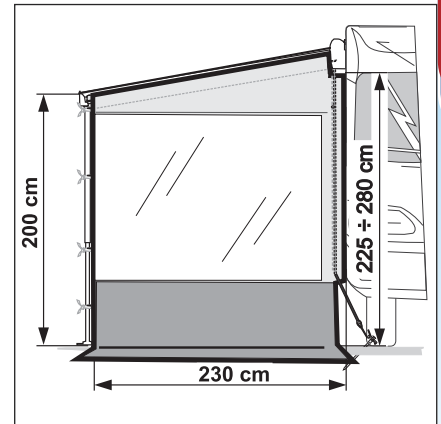

Side W Pro F45