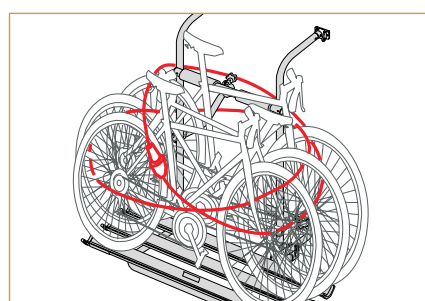

SECURITY STRIP

Original Strip, 200cm long, with stainless steel buckle. Fits most bike carrier brands. Width 13mm. 1 pc.

Item No.

98656-419