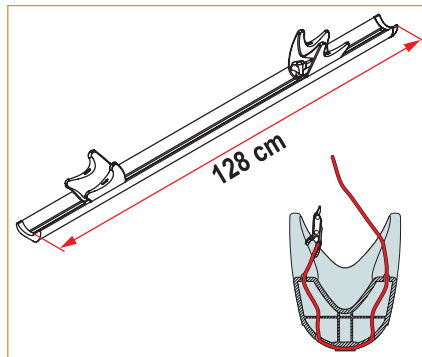

Item No.

98656-201