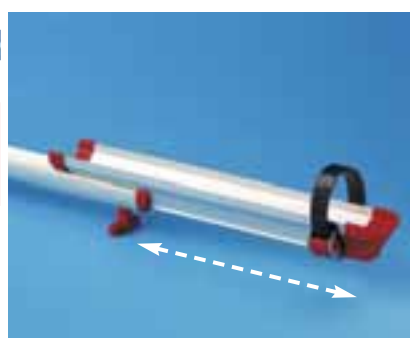

## RAIL QUICK

The traditional and sturdy supplementary 128cm with a reinforced base.

Easy to install on the Carry-Bike thanks to the pre-drilled holes on the rail support base.

Comes with 2 standard sliding straps Quick-Safe.

Model	Item No.
Rail Quick 128 Red	98656-097
Rail Quick 128 Black	98656-098
Rail Quick 128 Blue	98656-328
Rail Quick 128 Grey	98656-327
Rail Quick Red (140 cm - Only for L80)	98656-438
Rail Quick Red (200 cm - Only for L80)	98656-439

## RAIL STRIP

Sturdy supplementary 128cm rail with a reinforced base. Easy to install on the Carry-Bike thanks to the pre-drilled holes on the rail support base. Comes with 2 standard sliding straps.

Model	Item No.
<b>Rail Strip Red (128 cm)</b>	98656-095
<b>Rail Strip Black (165 cm - Only for SE)</b>	98656-500
<b>Rail Strip Black (200 cm - Only for SE)</b>	98656-503