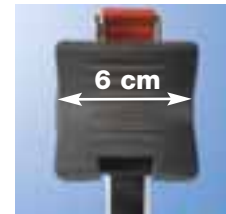

EXTRA LARGE

All Bike Block Pro have larger padded bicycle support base

BIKE-BLOCK® PRO 1	Min. 12.5 cm - max 15.5 cm	RED 04133-01- BLACK 04133-01A BLUE 04133-01B GREY 04133-01G
BIKE-BLOCK® PRO 2	Min. 23 cm - max 26 cm	RED 04133A01- BLACK 04133A01A BLUE 04133A01B GREY 04133A01G
BIKE-BLOCK® PRO 3 NEW	Min. 38 cm max 41 cm	RED 04133B01- BLACK 04133B01A BLUE 04133B01B GREY 04133B01G
BIKE-BLOCK® PRO 4 NEW	Min. 53.5 cm - max 56.5 cm	RED 04133C01- BLACK 04133C01A BLUE 04133C01B GREY 04133C01G
BIKE-BLOCK® PRO D 1	Min. 10 cm - max 42 cm	RED 04133E01-
BIKE-BLOCK® PRO D 2	Min. 16 cm - max 63 cm	RED 04133F01-