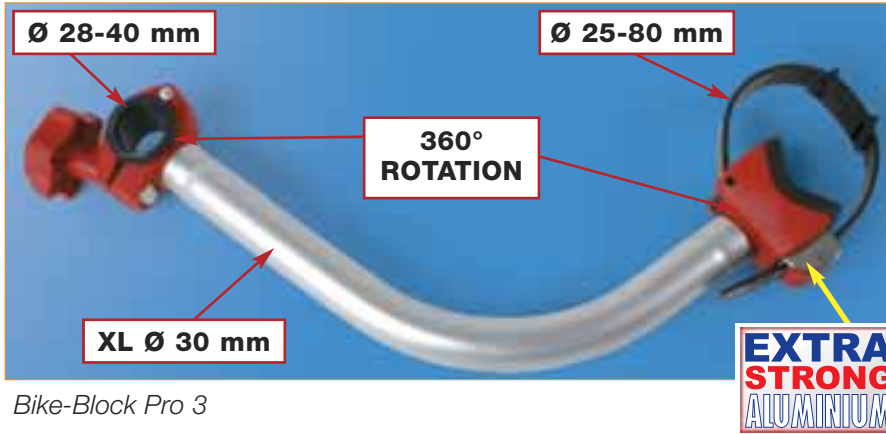

# BIKE-BLOCK® PRO

NEW

ANODIZED  
ALU

For various frames with diameters from 25 to 80mm.

**The strongest, quickest and safest blocking system for bikes**

The Quick front clasp with its large non-scratch base fits round and oval bike tubes with diameters from 25mm to 80mm. Suitable for all Carry-Bike models. New Bike-Block Pro D1 and D2 with articulated arm adjusts from 10 to 42cm and from 16 to 63cm to cover all the medium sized bike-blocks.