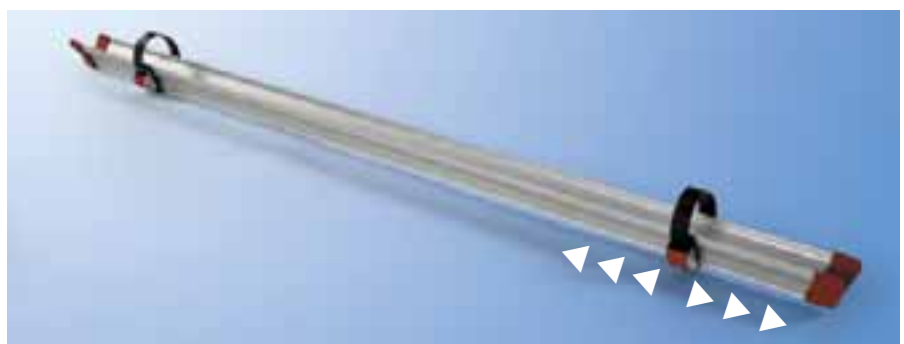

## RAIL QUICK

The traditional and sturdy supplementary 128cm with a reinforced base.

Easy to install on the Carry-Bike thanks to the pre-drilled holes on the rail support base.

Comes with 2 standard sliding straps Quick-Safe.

Model	Item No.
Rail Quick 128 Red	98656-097
Rail Quick 128 Black	98656-098
Rail Quick 128 Blue	98656-328
Rail Quick 128 Grey	98656-327
Rail Quick Red (140 cm - Only for L80)	98656-438
Rail Quick Red (200 cm - Only for L80)	98656-439