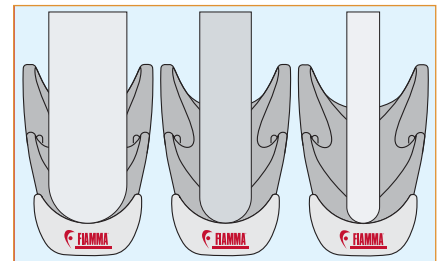

Item No.

98656-201