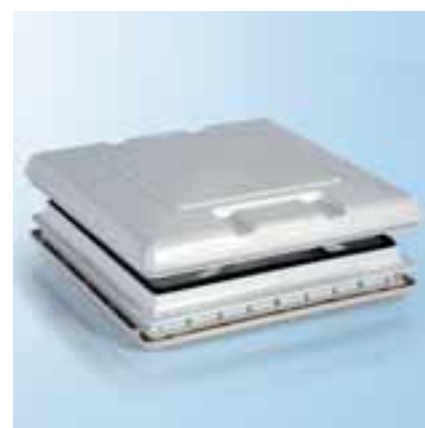

Vent 50x50 White