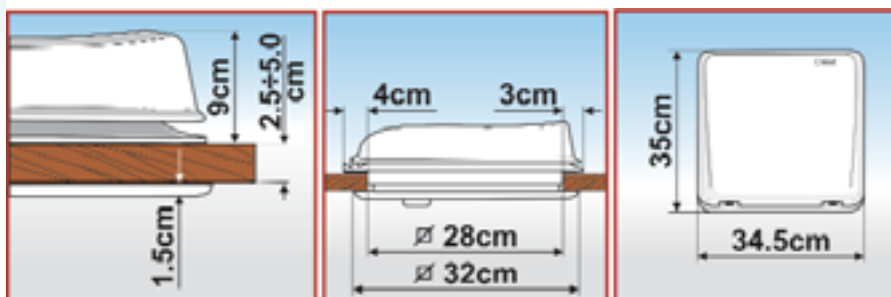

Colour	Item No.
White	04918-01-
Crystal	04918-01B