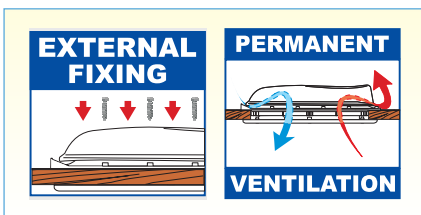

Vent is available by request with internal fixing Sandwich System without screws.

Due to the aerodynamic shape no spoiler is needed