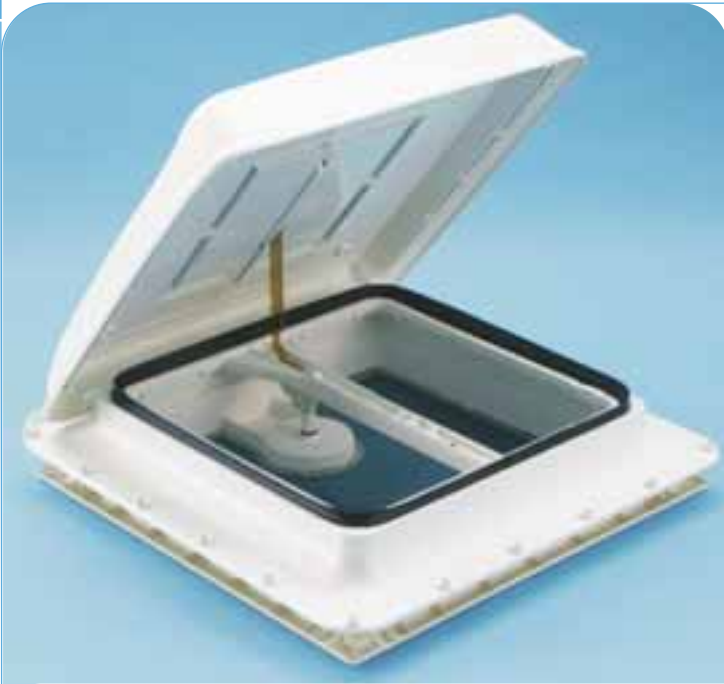

VENT®

ABE
KBA 19930

Extra quiet also at high speed

German Design Model: 402 07 149.2

Maximum stability with centre support adjusting arm.

Aerodynamic, thanks to its elegant external profile top. During high-speed testing noise and vibrations were greatly reduced. Thanks to the new outside cover and exclusive patented rubber seal, a watertight system guarantees rain streams down without the possibility of it coming in.

TÜV and ABE approved. Made with high quality UV-ray resistant materials.

Can be installed on roofs with depths of 2.5cm to max 5cm. For installation on roof with depths of max 8.5 cm, the optional extension kit (Item No. 98683-112) can be used.

The Vent White does not need the roller blind. The optional Rollo Vent 40x40 can be fitted to the vent Crystal. Interchangeable with the old Fiamma Roof-lights 40x40 and with rooflight from 36x36cm to 42x42cm thanks to the reinforced frame.

Supplied with permanent air flow ventilation and mosquito screen. Colours: outside frame white, inside frame ivory, cover white or crystal.