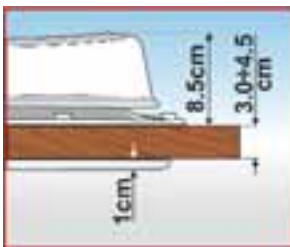

TURBO-VENT®

With Thermostat included
POLAR CONTROL®

POLAR CONTROL®

The standard delivered Polar Control is the thermostat that regulates the ingoing and outgoing air of the fan according to the inside temperature of the Motorhome. The switch changes the rotation direction of the fan.

Quiet at night thanks to the optimal minimum speed

Better performance and 50% less consumption thanks to the new electronic circuit and the new motor.

New transparent grating allows maximum air flow and maximum protection.

SANDWICH

SYSTEM

Turbo-Vent is available by request with internal fixing Sandwich System without screws.

Feeding tension:	12 Vcc
Absorbed power	36 W
Min. electric input:	0,3 Amp.
Max electric input:	3 Amp
Max air flow:	35 m³/min.
Fan diameter:	300 mm
Permanent air flow:	80 cm²

TURBO-VENT® P3

Same features as the Turbo-Vent, but without the Polar Control Thermostat

Excellent reviews on quality and price

Better performance and 50% less consumption thanks to the new electronic circuit

Without Thermostat Polar Control but with the switch that changes the rotation direction of the fan

Classic and inexpensive line of Turbo-Vent without thermostat.

Same features as the Turbo-Vent. Standard ventilation, without the automatic thermostat Polar Control. New transparent grating allows maximum air flow and passage of light.

Model	Item No.
Turbo-Vent P3 White	03623G01-
Turbo-Vent P3 Crystal	03623G01B