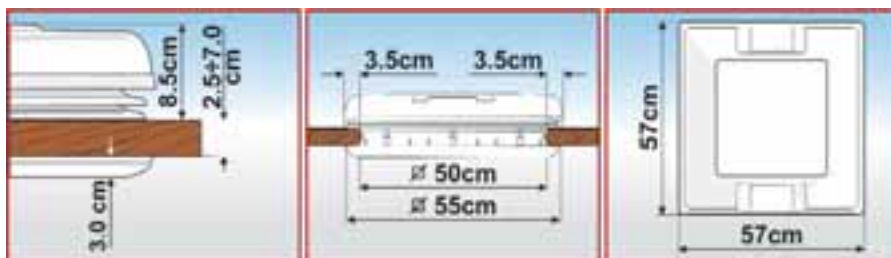

Standard delivered with roller blind with two rollers, one dark and one with mosquito screen

Colour	Item No.
White	01668-01-
Crystal	01668-01D

Optional roller blind with two rollers, one dark and one with mosquito screen for previous model of Vent 50x50. Dimensions: 55x55 cm.

Item No.
98683-037