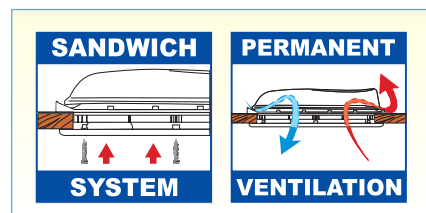

Colour	Item No.
White	04918-01-
Crystal	04918-01B