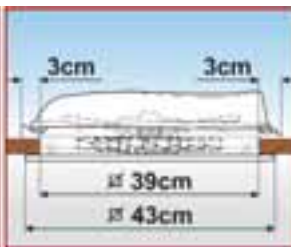

TURBO-VENT®

With Thermostat included
POLAR CONTROL®

POLAR CONTROL®

The standard delivered Polar Control is the thermostat that regulates the ingoing and outgoing air of the fan according to the inside temperature of the Motorhome. The switch changes the rotation direction of the fan.

Quiet at night thanks to the optimal minimum speed

Better performance and 50% less consumption thanks to the new electronic circuit and the new motor.

New transparent grating allows maximum air flow and maximum protection.

SANDWICH

SYSTEM

Turbo-Vent is available by request with internal fixing Sandwich System without screws.

Feeding tension:	12 Vcc
Absorbed power	36 W
Min. electric input:	0,3 Amp.
Max electric input:	3 Amp
Max air flow:	35 m³/min.
Fan diameter:	300 mm
Permanent air flow:	80 cm²

TURBO-VENT® P3

Same features as the Turbo-Vent, but without the Polar Control Thermostat

Excellent reviews on quality and price

Better performance and 50% less consumption thanks to the new electronic circuit

Without Thermostat Polar Control but with the switch that changes the rotation direction of the fan

Classic and inexpensive line of Turbo-Vent without thermostat.

Same features as the Turbo-Vent. Standard ventilation, without the automatic thermostat Polar Control. New transparent grating allows maximum air flow and passage of light.

Model	Item No.
Turbo-Vent P3 White	03623G01-
Turbo-Vent P3 Crystal	03623G01B