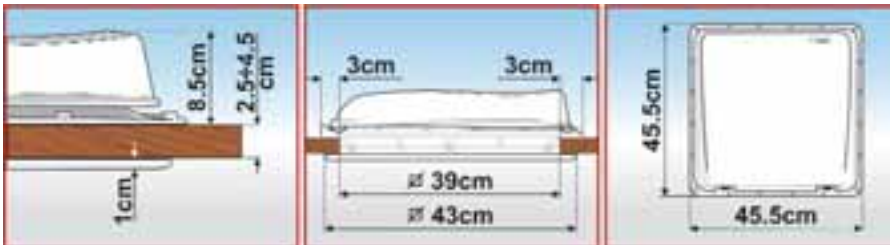

Model	Item No.
Vent White	04328B01-
Vent Crystal	04328B01D