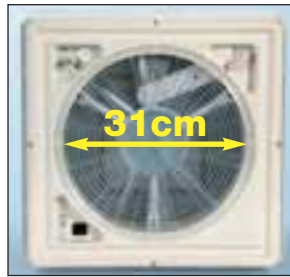

New transparent grating allows maximum air flow and maximum protection.