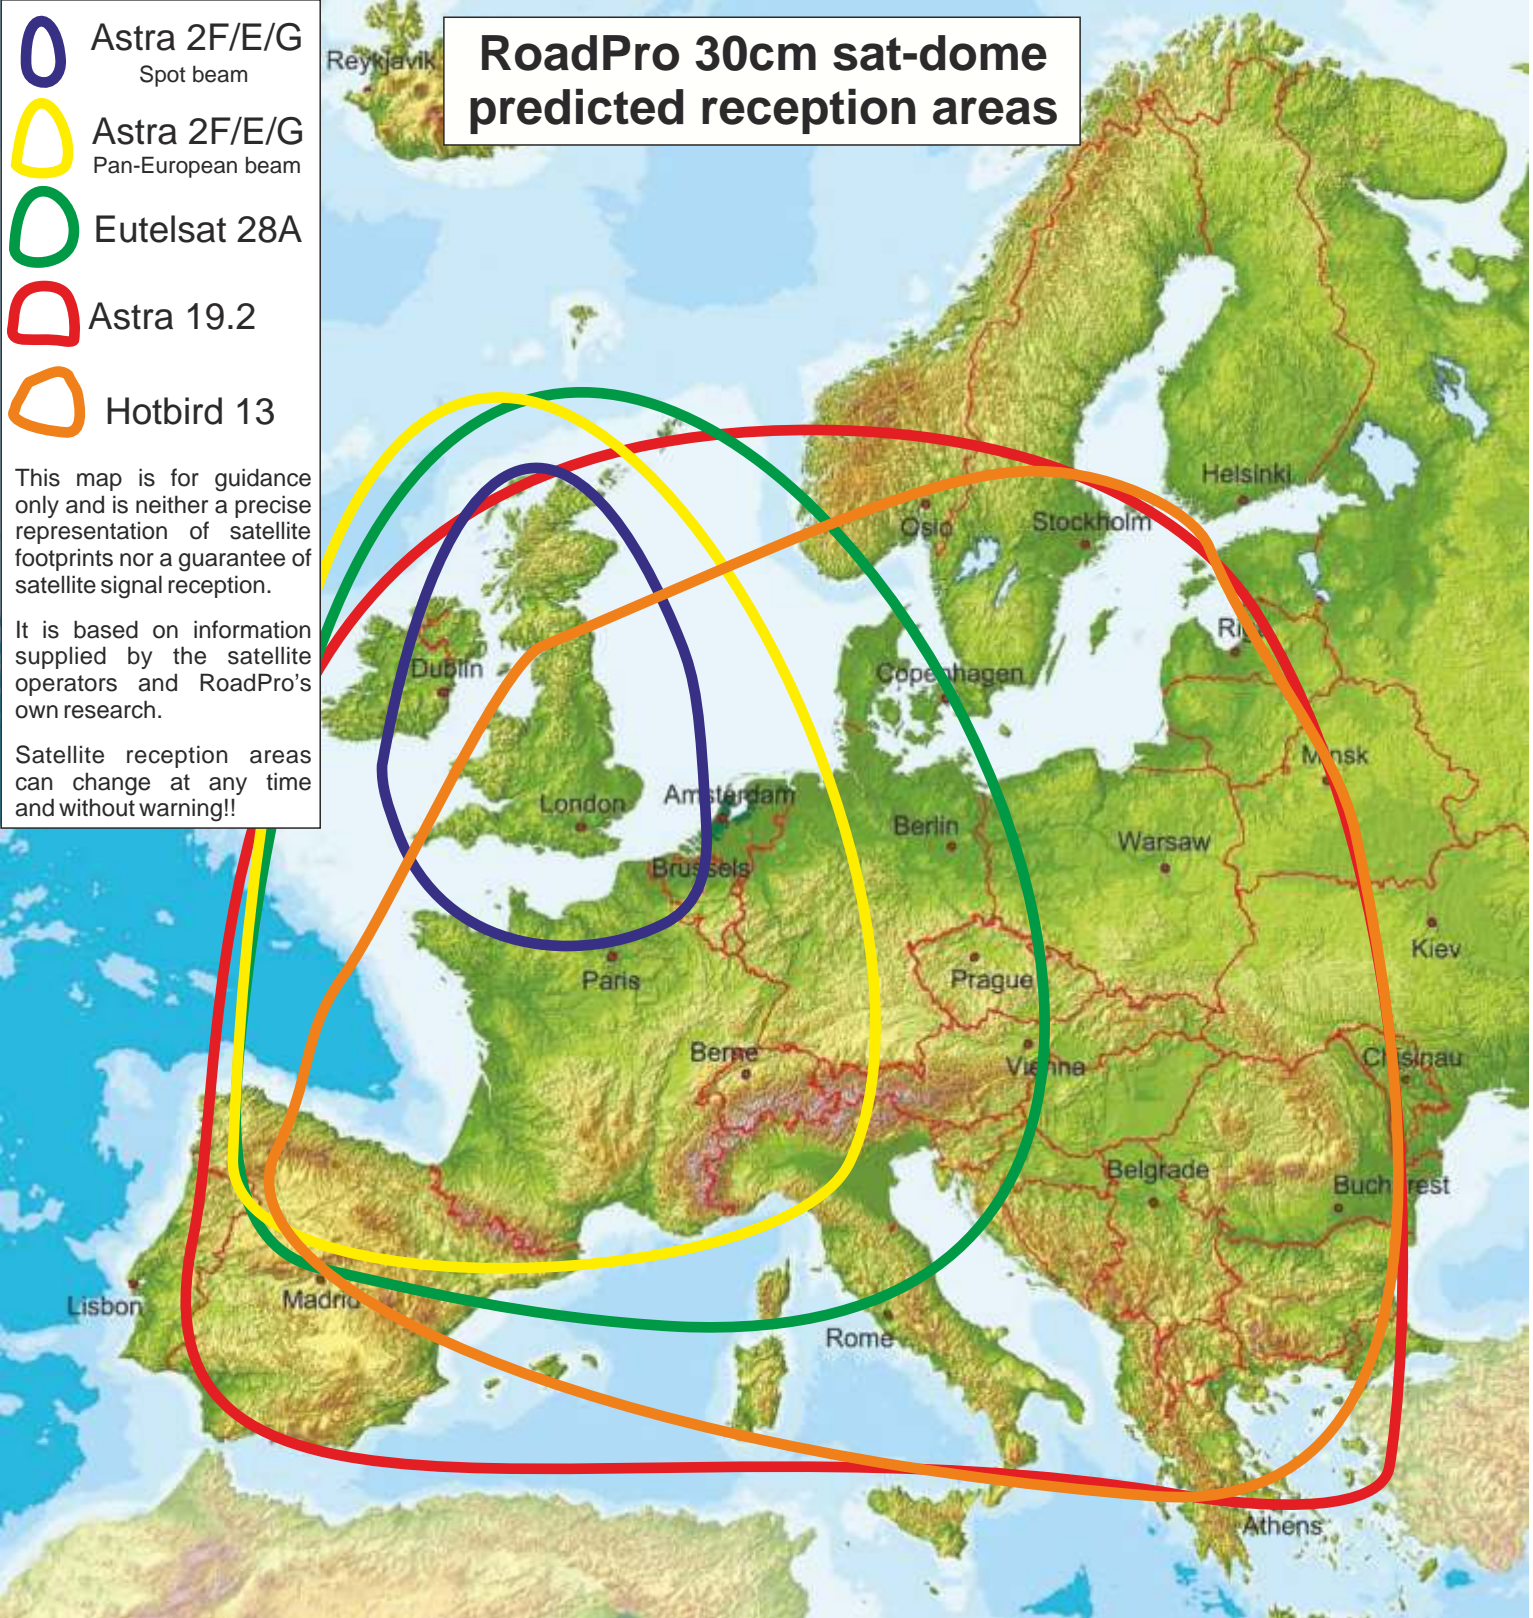

# RoadPro 30cm sat-dome predicted reception areas

-  Astra 2F/E/G Spot beam
-  Astra 2F/E/G Pan-European beam
-  Eutelsat 28A
-  Astra 19.2
-  Hotbird 13

This map is for guidance only and is neither a precise representation of satellite footprints nor a guarantee of satellite signal reception.

It is based on information supplied by the satellite operators and RoadPro's own research.

Satellite reception areas can change at any time and without warning!!

**ASTRA 2E / 2F UK spot beam:** All BBC, ITV, Channel 4 and Five TV channels as well as BBC radio stations are broadcast on this beam.

**ASTRA 2E / 2F pan-European beam:** It's possible and some people think probable that at least some of Sky's subscription channels will be broadcast on this beam as they are moved from their previous positions.

**EUTELSAT 28A Fixed beam:** The channels currently on Eutelsat 28A include Horror Channel, Vintage TV, Travel Channel, Movies4Men, Information TV and Al Jazeera. But this is an old satellite and it may be taken out of use at any time. As for the channels that are broadcast from it...only time will tell.