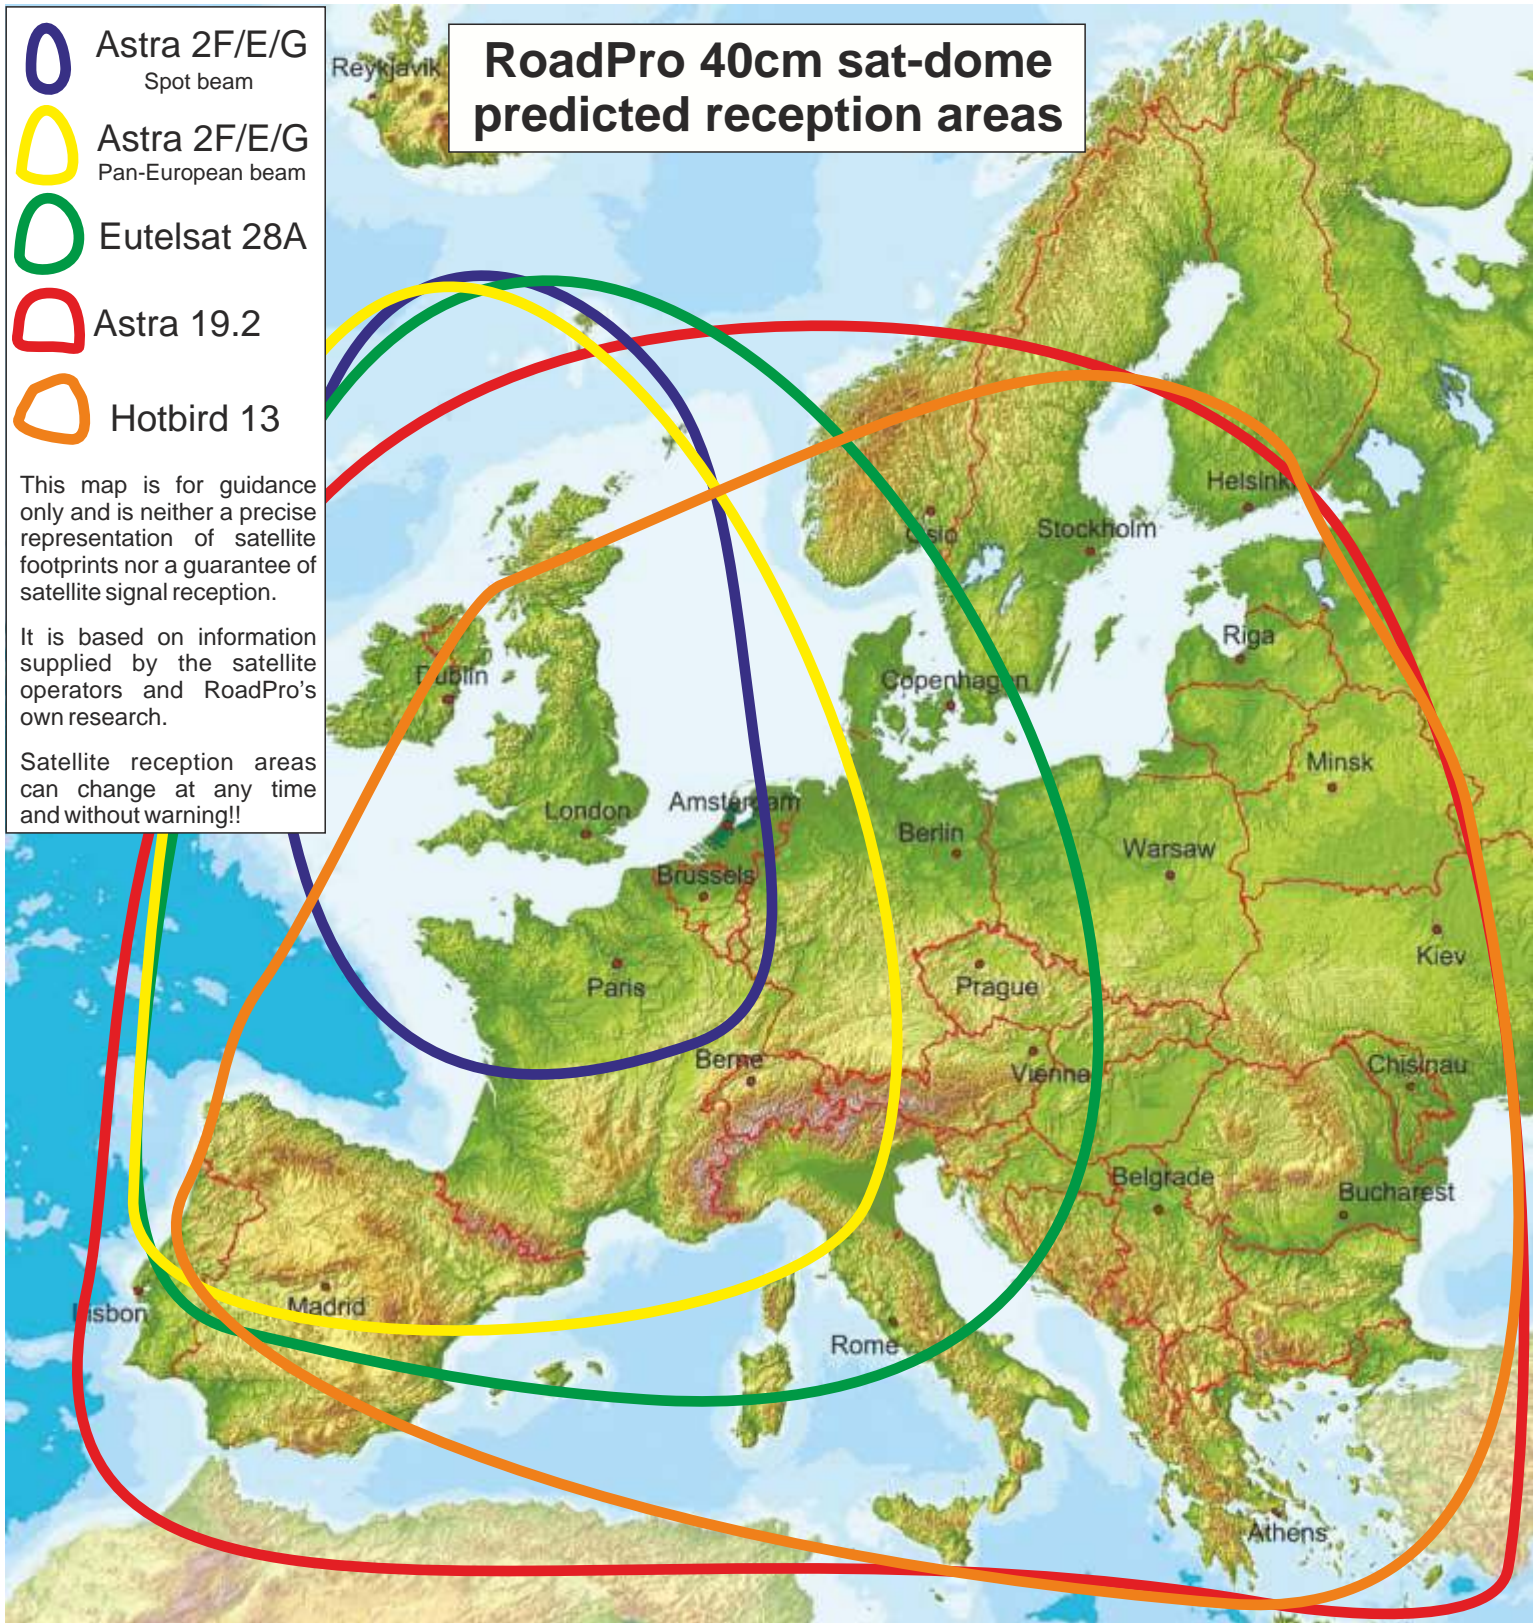

RoadPro 40cm sat-dome predicted reception areas

-  Astra 2F/E/G Spot beam
-  Astra 2F/E/G Pan-European beam
-  Eutelsat 28A
-  Astra 19.2
-  Hotbird 13

This map is for guidance only and is neither a precise representation of satellite footprints nor a guarantee of satellite signal reception.

It is based on information supplied by the satellite operators and RoadPro's own research.

Satellite reception areas can change at any time and without warning!!

ASTRA 2E / 2F UK spot beam: All BBC, ITV, Channel 4 and Five TV channels as well as BBC radio stations are broadcast on this beam.

ASTRA 2E / 2F pan-European beam: It's possible and some people think probable that at least some of Sky's subscription channels will be broadcast on this beam as they are moved from their previous positions.

HOTBIRD 13 European beam: More than 1,000 free to air radio and TV channels are transmitted on this satellite including some in the English language including CNBC and BBC World News and BBC World Service radio. Channels are broadcast from Italy, Serbia, Switzerland, Germany, Greece and many other countries.