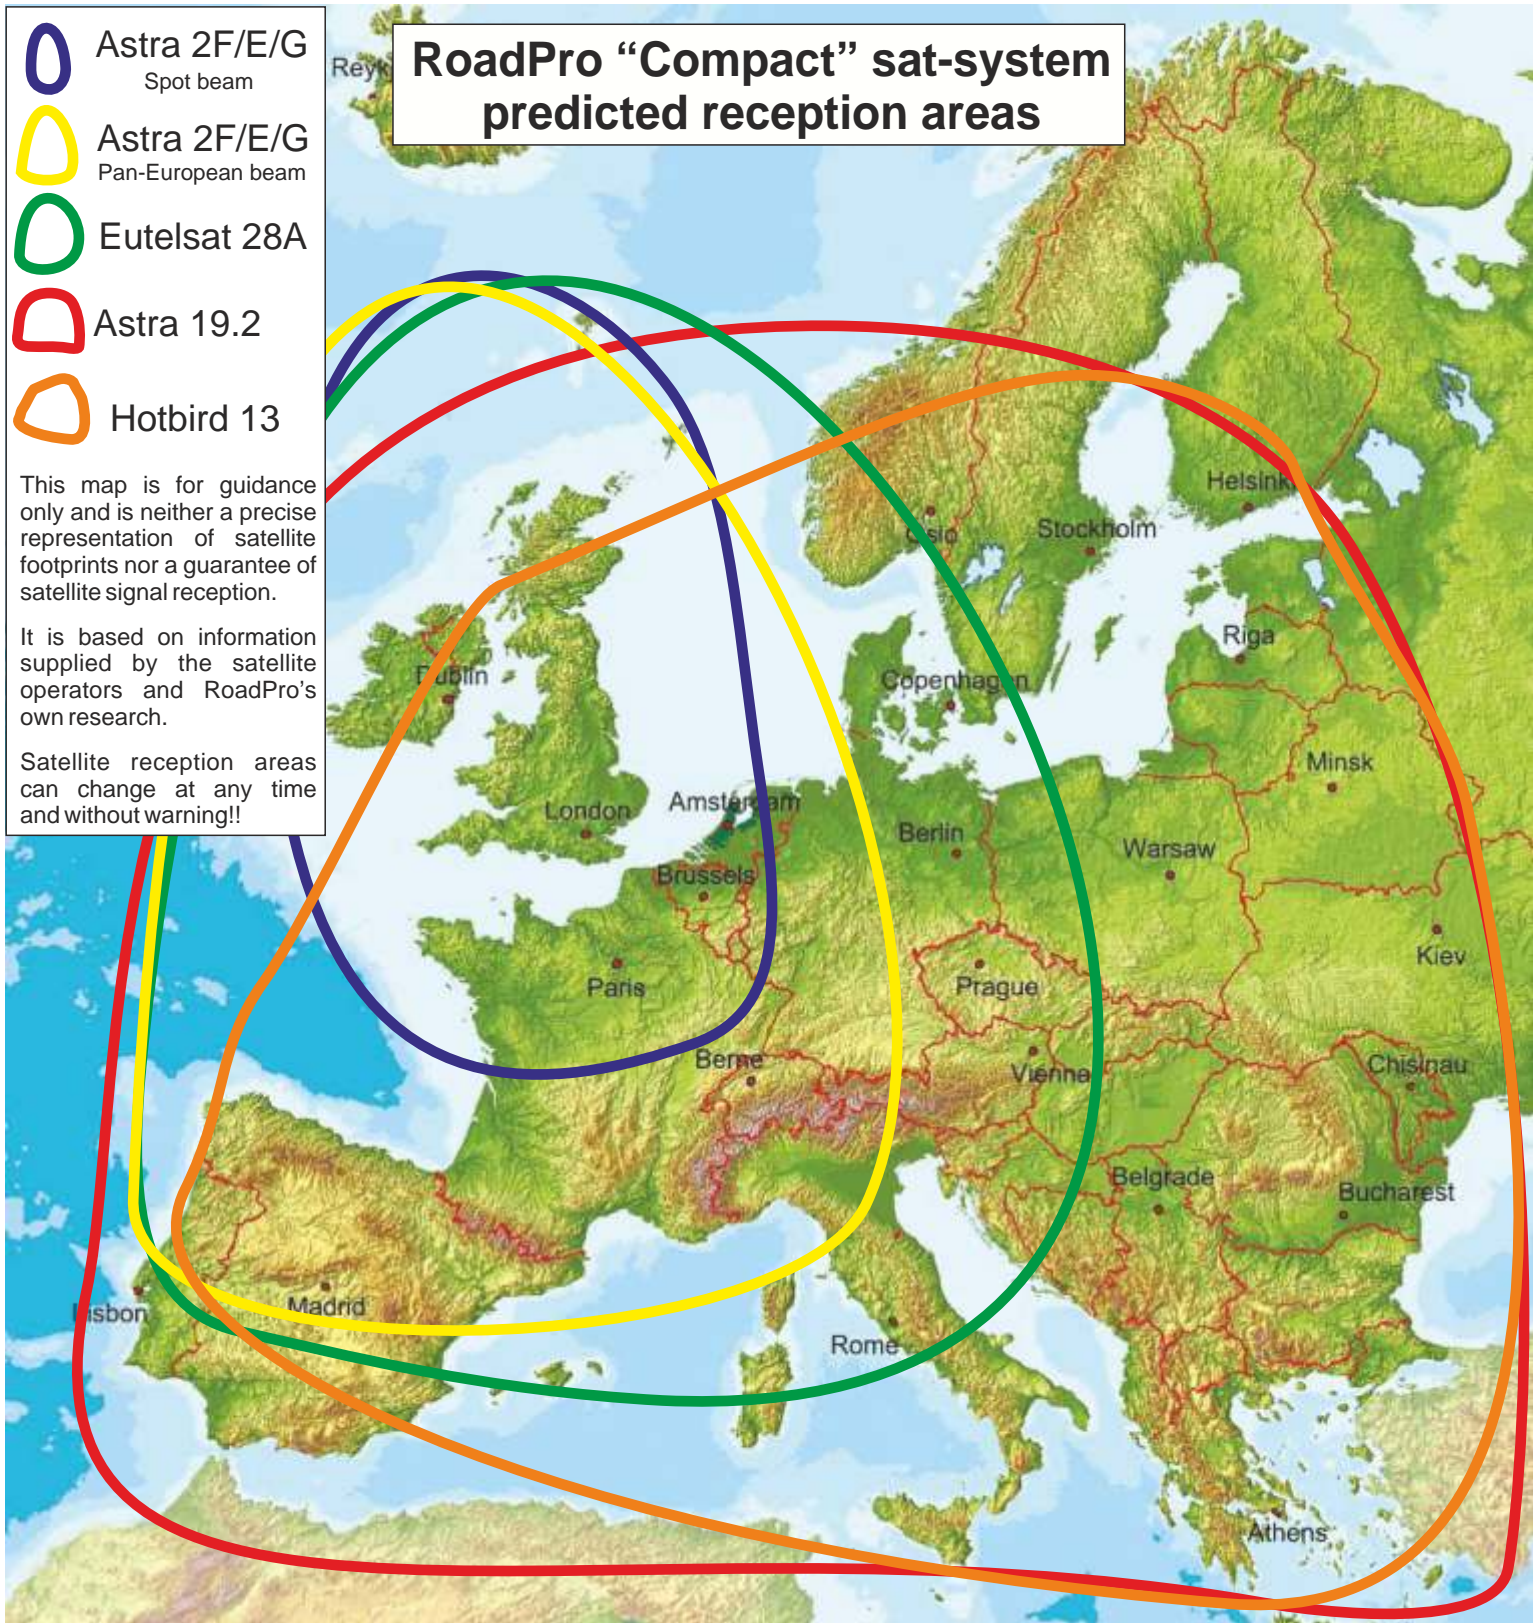

-  Astra 2F/E/G  
Spot beam
-  Astra 2F/E/G  
Pan-European beam
-  Eutelsat 28A
-  Astra 19.2
-  Hotbird 13

## RoadPro “Compact” sat-system predicted reception areas

This map is for guidance only and is neither a precise representation of satellite footprints nor a guarantee of satellite signal reception.

It is based on information supplied by the satellite operators and RoadPro's own research.

Satellite reception areas can change at any time and without warning!!

**ASTRA 2E / 2F UK spot beam:** All BBC, ITV, Channel 4 and Five TV channels as well as BBC radio stations are broadcast on this beam

**HOTBIRD 13 European beam:** More than 1,000 free to air radio and TV channels are transmitted on this satellite including some in the English language including CNBC and BBC World News and BBC World Service radio. Channels are broadcast from Italy, Serbia, Switzerland, Germany, Greece and many other countries.